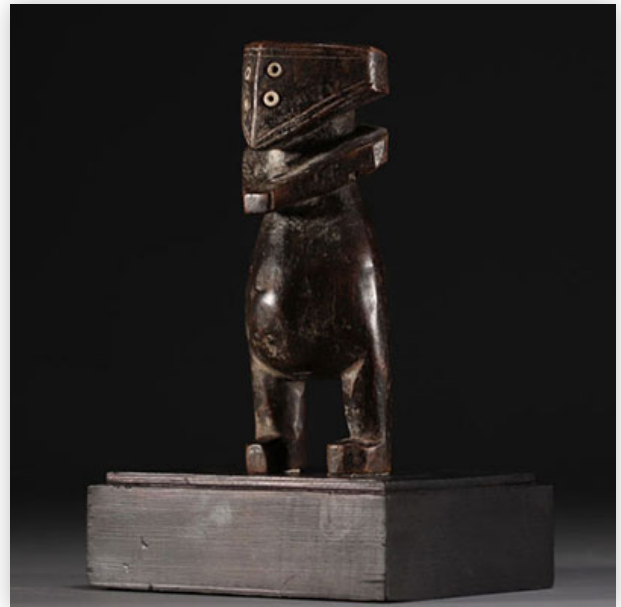

199 Yanda statuette, Mani society - Zande North-Eastern Congo, Prov: Hans...

Référence: GFAC5766 — Poids: 775 g — ??: Afrique — ??: H 240MM X L 165MM AVEC SOCLE / 185MM X 70MM — ??: ??????/?

Mise à prix: 800 €

Est.: 800 € / 1500 €