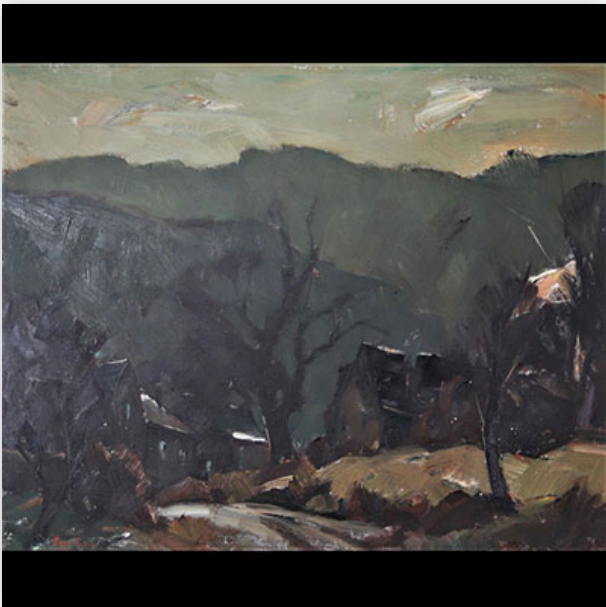

147 Albert RATY (1889-1970) Large oil on canvas "view of the countryside"

Référence: GFAC1409 — Poids: 6.60 kg — Sizes: Hors Cadre : 790 x 845 / Cadre 820 x 970 — Author / artist: Albert RATY (1889-1970)

Mise à prix: 1500 €

Est.: 1500 € / 2500 €