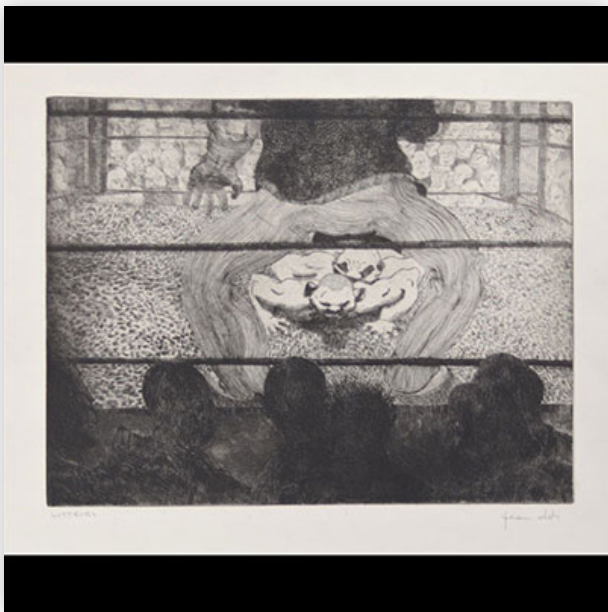

264 (2) Jean DOLS (1909-1994) lot of engravings "les lutteurs et Le gai village..."

Référence: GFAB9868 — Poids: 100 g — Region: Belgique — Sizes: Lutteurs H=485mm L=530mm Village H=500mm L=660mm — Author / artist: Jean DOLS (1909-1994) — Condition: At first glance: normal wear / patina of use

Mise à prix: 50 €

Est.: 50 € / 100 €