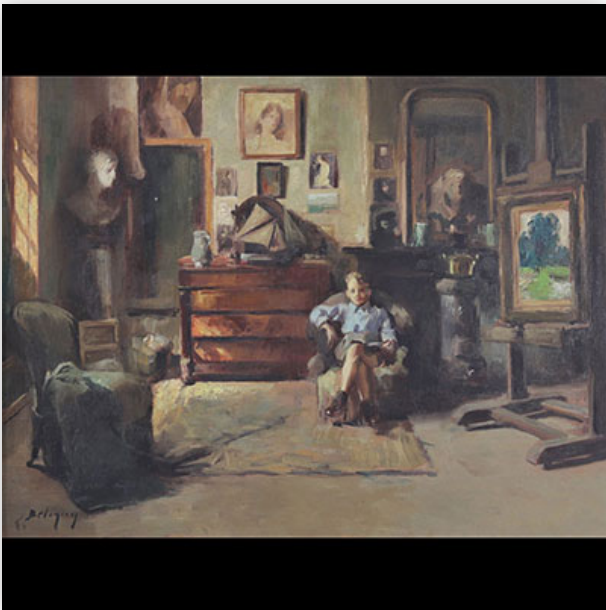

**Mise à prix: 200 €**

Est.: 200 € / 400 €

**17** Ernest BETIGNY (1873-1960) oil on canvas  
"view of the studio with the..."

Référence: GFAB9818 — Poids: 3.00 kg — Sizes: Hc : H 490 mm x L 640 mm — Author / artist: Ernest BETIGNY (1873-1960) — Condition: At first glance: normal wear / patina of use