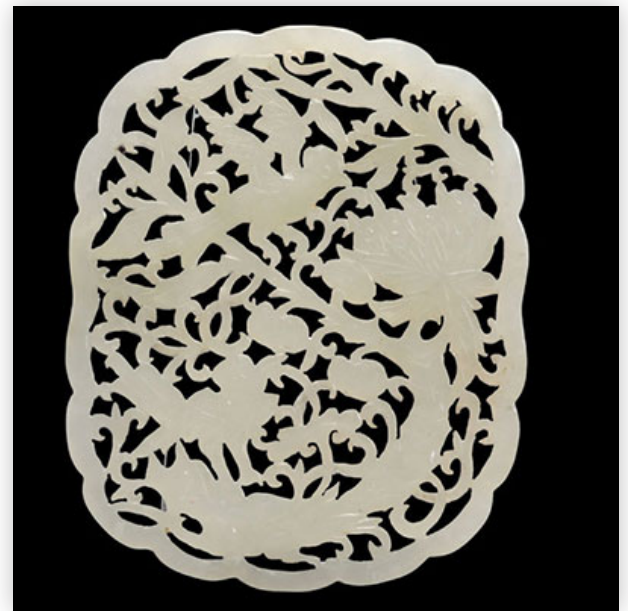

**Mise à prix: 200 €**

Est.: 200 € / 400 €

**471** Carved white jade plaque decorated with phoenixes and flowers from Ming...

Référence: GFAB9995 — Poids: 29 g — Region: Chine —  
 Sizes: H 70 mm x L 55 mm — Condition: At first glance: very  
 good condition