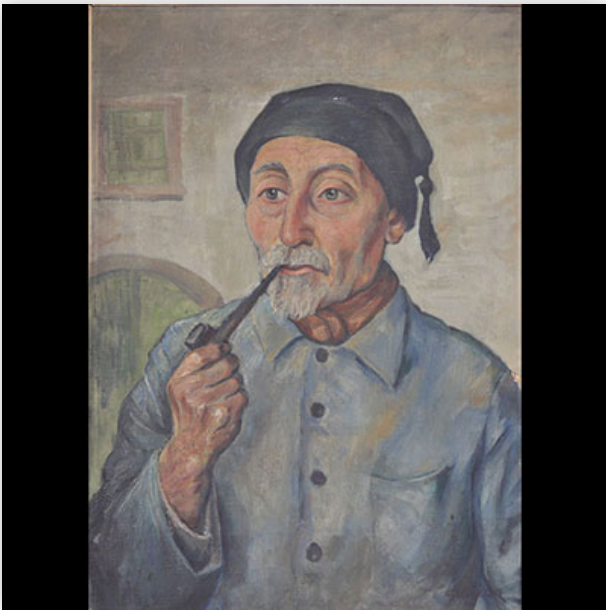

**Mise à prix: 1200 €**

Est.: 1200 € / 1800 €

**23** Portrait from Louis XIII period of the 17th century of a Corsican Nobleman...

Référence: GFAB9849 — Poids: 5.00 kg — Region: France — Sizes: HC : H 530 mm x L 390 mm — Condition: At first glance: normal wear / patina of use — Condition details: re-lined

**Mise à prix: 200 €**

Est.: 200 € / 400 €

25 Loy WALTER (19th to 20th century) oil "portrait of a man" dated 1934

Référence: GFAB9851 — Poids: 5.30 kg — Region: Europe — Sizes: HC : H 650 mm x L 460 mm — Author / artist: Loy WALTER (XIXe siècle au XXe siècle) — Condition: At first glance: normal wear / patina of use

Mise à prix: 150 €

Est.: 150 € / 300 €

26 Jean Étienne LIOTARD (1702-1789) Att. oil "portrait of a woman"

Référence: GFAB9912 — Poids: 5.70 kg — Region: Suisse — Sizes: HC ; H 360 mm x L 290 mm — Author / artist: Jean Étienne LIOTARD (1702-1789) Att. — Condition: At first glance: normal wear / patina of use