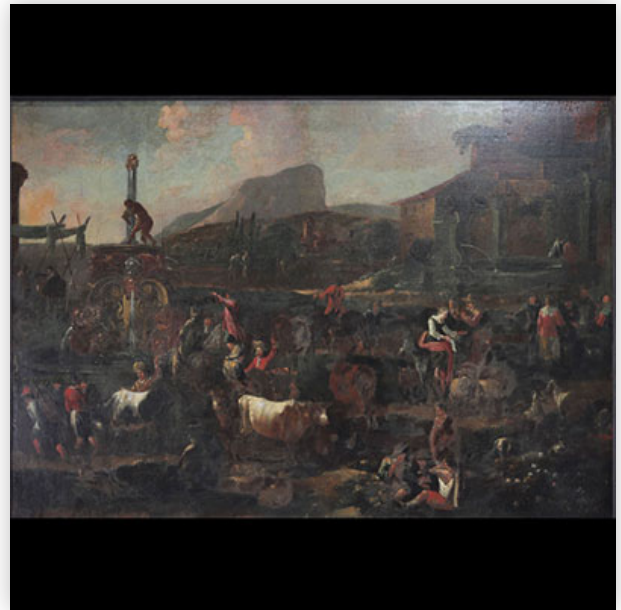

245 Large oil on canvas "the cow market" Italian
work with no visible signature...

Référence: GFAB9822 — Poids: 15.00 kg — Region: Italie —
Sizes: HC : H 1030 mm x L 1470 mm — Condition: At first
glance: normal wear / patina of use

Mise à prix: 1800 €

Est.: 1800 € / 2500 €