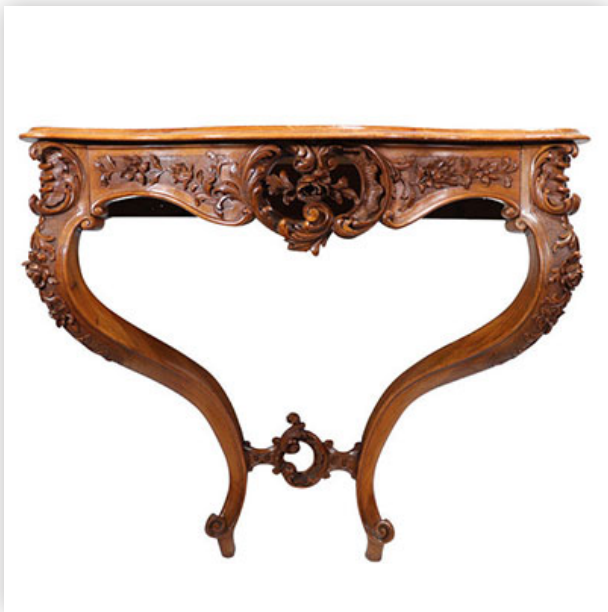

340 Louis XV style console

Référence: GFAC1528 — Poids: 11.10 kg — Region: France —
Sizes: H 870 x L 960 x l 470 — Condition: At first glance:
normal wear / patina of use — Condition details: lack of
plating

Mise à prix: 50 €

Est.: 50 € / 100 €