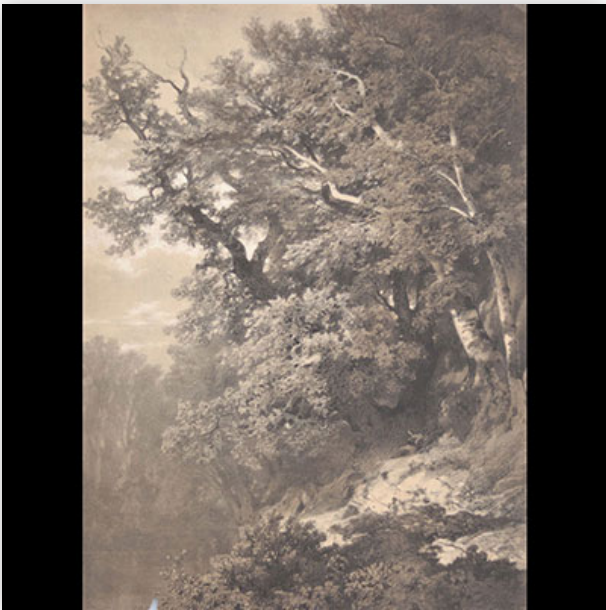

380 Jean-Baptiste Arthur CALAME (1843-1919)
Drawing "view of a forest"

Référence: GFAC1236 — Poids: 20 g — Region: france —
Sizes: H 405 MM L 300 MM — Author / artist: Jean-Baptiste
Arthur CALAME (1843-1919) — Condition: At first glance:
normal wear / patina of use

Mise à prix: 250 €

Est.: 250 € / 500 €