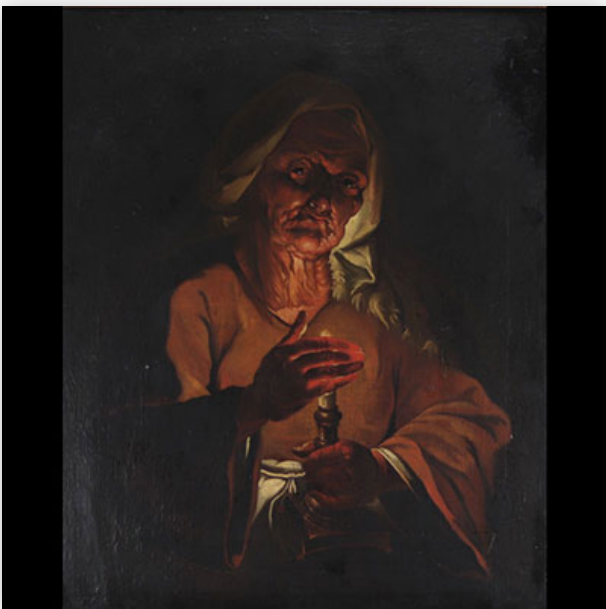

370 Gerrit VAN HONTHORST (1590 - 1656) Oil on canvas "Old woman" with light...

Référence: GFAC1300 — Poids: 7.00 kg — Region: Europe — Sizes: H 720 MM L 580 MM — Author / artist: Gerrit VAN HONTHORST (1590 - 1656) — Condition: At first glance: good condition

Mise à prix: 3500 €

Est.: 3500 € / 6000 €