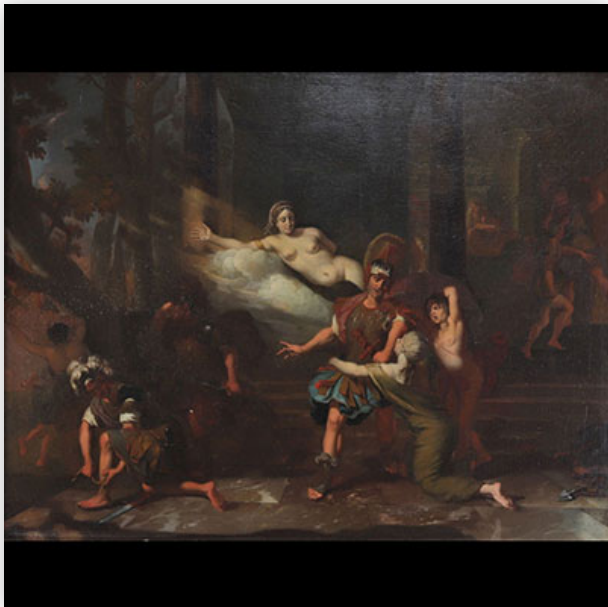

11 Oil on canvas "Mythological scene" without a visible signature

Référence: GFAB9811 — Poids: 13.60 kg — Sizes: HC : H 630 mm x L 810 mm — Condition: At first glance: normal wear / patina of use

Mise à prix: 4000 €

Est.: 4000 € / 6000 €