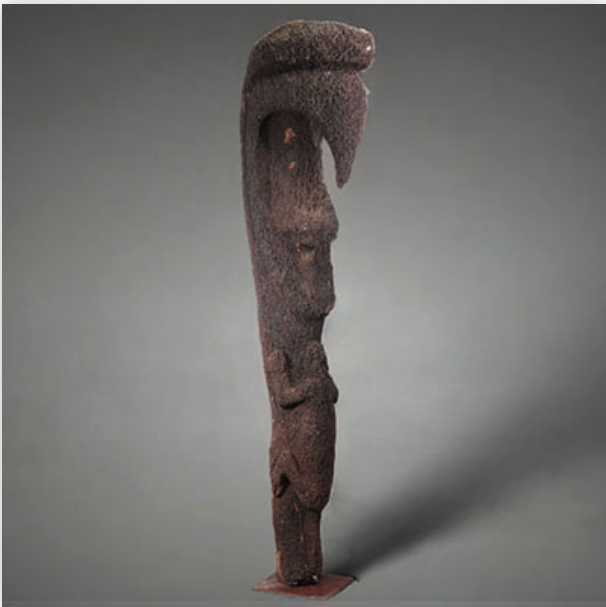

99 Large guardian figure, carved tree fern originating from the Republic...

Référence: GFAC1252 — Poids: 20.00 kg — Region: Océanie —
Sizes: H 1500 mm x L — Condition: At first glance: normal wear / patina of use

Mise à prix: 600 €

Est.: 600 € / 1200 €