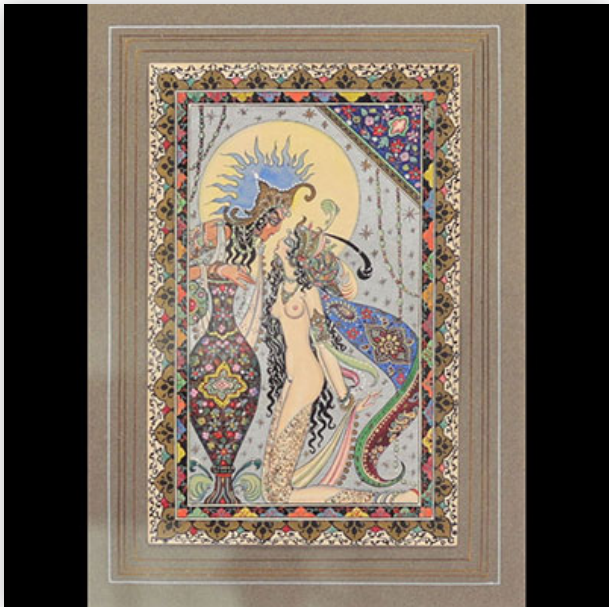

231 Persian miniature romantic scene circa 1930

Référence: GFAB9932 — Poids: 850 g — Region: Persia — Sizes: Hors cadre H=185mm L=115mm — Condition: At first glance: good condition

Mise à prix: 80 €

Est.: 80 € / 150 €