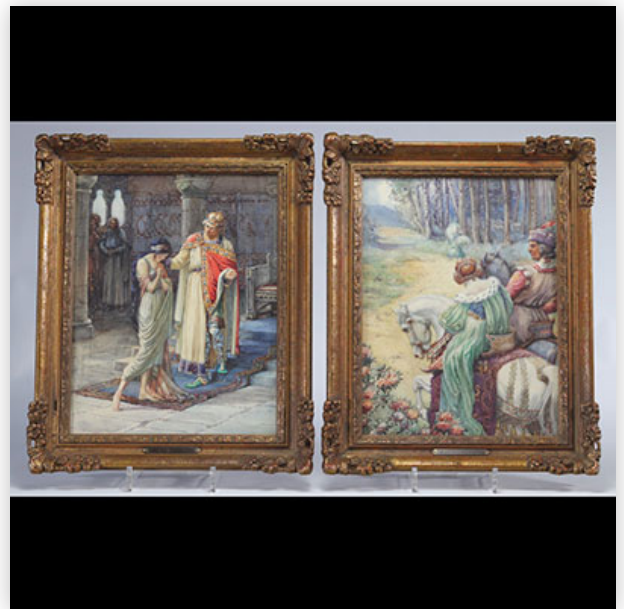

259 Lawrence ALMA-TADEMA (1836-1912) Pair of watercolours "romantic scene"

Référence: GFAB9775 — Poids: 2.60 kg — Region: Allemagne — Sizes: HC H=320mm L=350mm — Author / artist: Lawrence ALMA-TADEMA (1836-1912) — Condition: At first glance: good condition

Mise à prix: 6000 €

Est.: 6000 € / 8000 €