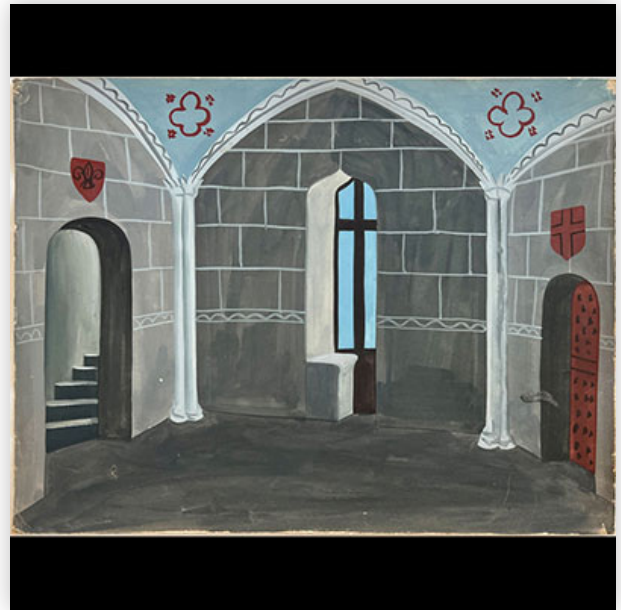

30 Félix LABISSE (1905-1982) gouache on paper, project for a theatre set "Room..."

Référence: GFAB8726 — Poids: 150 g — Region: France — Sizes: H 275 mm x L 370 mm — Author / artist: Félix LABISSE (1905-1982) — Condition: At first glance: good condition

Mise à prix: 200 €

Est.: 200 € / 400 €