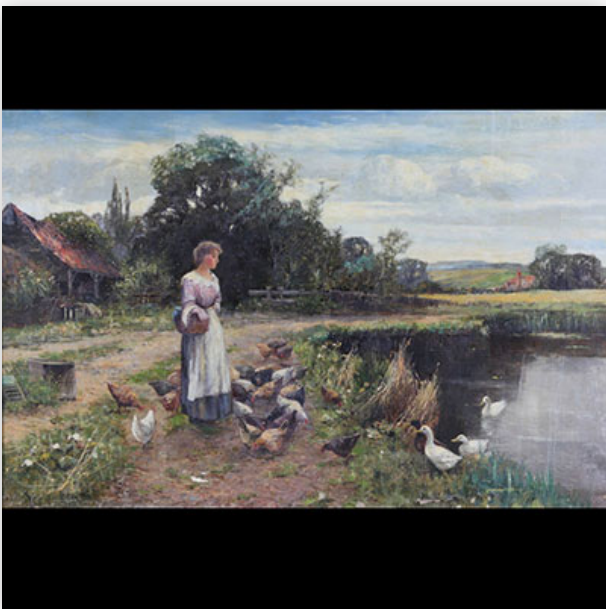

246 Lilian YEEND-KING (presumably 1882-1905)
Large oil on canvas "young woman..."

Référence: GFAB9823 — Poids: 20.00 kg — Sizes: HC : H
590 mm x L 900 mm — Author / artist: Lilian YEEND-KING
(act.c.1882-1905) — Condition: At first sight: broken /
damaged — Condition details: peeling paint on the
underside

Mise à prix: 1200 €

Est.: 1200 € / 2000 €