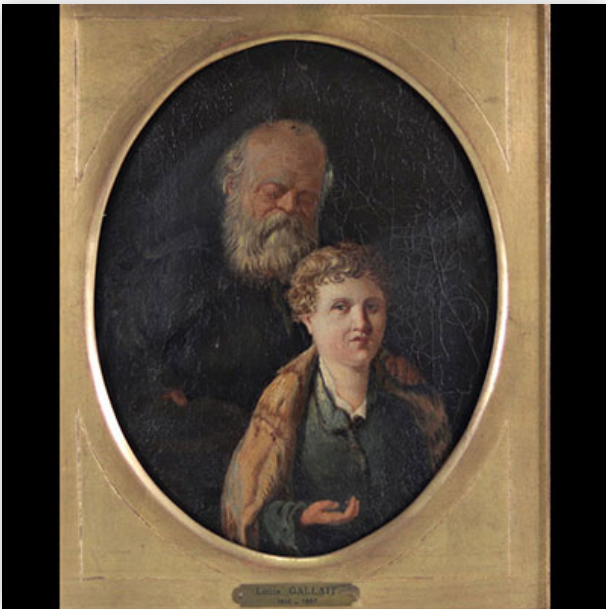

366 Louis GALLAIT (1810 - 1887) Oil on canvas "Portrait"

Référence: GFAC1296 — Poids: 870 g — Region: Europe — Sizes: H 220 MM L 175 MM — Author / artist: Louis GALLAIT (1810 - 1887) — Condition: At first glance: good condition

Mise à prix: 300 €

Est.: 300 € / 500 €