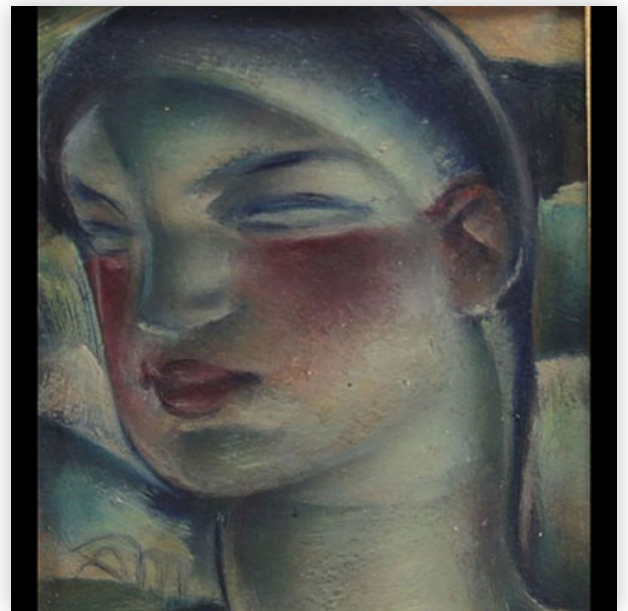

116 Auguste MAMBOUR (1896-1968) oil painting "Africanist portrait"

Référence: GFAC1276 — Poids: 700 g — Region: Belgique — Sizes: HC : H 180 mm x L 145 mm — Author / artist: Auguste MAMBOUR (1896-1968) — Condition: At first glance: good condition

Mise à prix: 800 €

Est.: 800 € / 1500 €