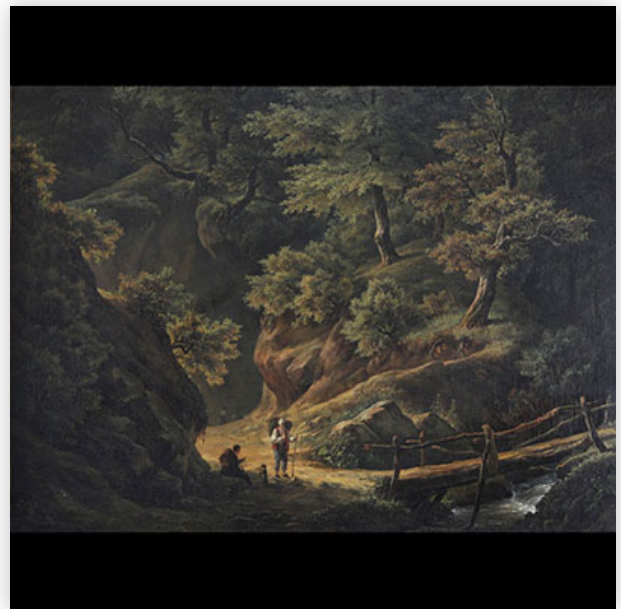

247 Alexandre LALANNE (1818-1864) Oil on canvas
"scene in the forest"

Référence: GFAB9824 — Poids: 6.00 kg — Sizes: HC : H 630
mm x L 860 mm — Author / artist: Alexandre LALANNE
(1818-1864) att. — Condition: At first glance: good condition

Mise à prix: 2000 €

Est.: 2000 € / 3000 €