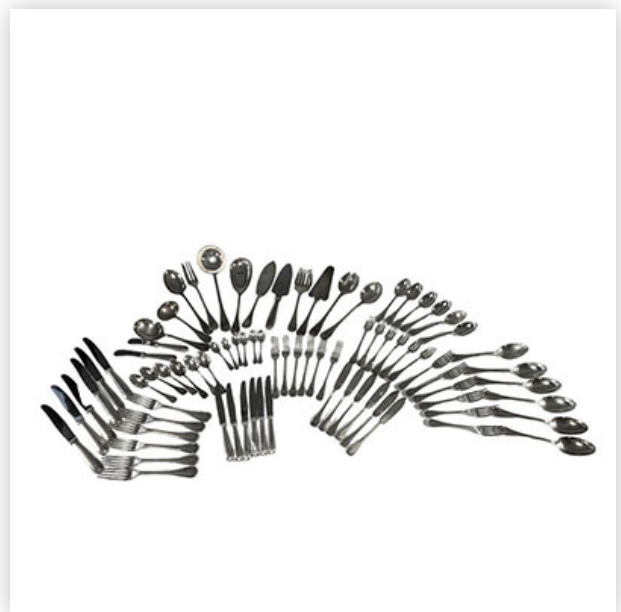

403 (142) set of households decorated with pearls from Maison Christoffle

Référence: GFAC1553 — Poids: 7.00 kg — Region: france — Sizes: DIVERS — Author / artist: Christoffle — Condition: At first glance: good condition

Mise à prix: 700 €

Est.: 700 € / 1500 €