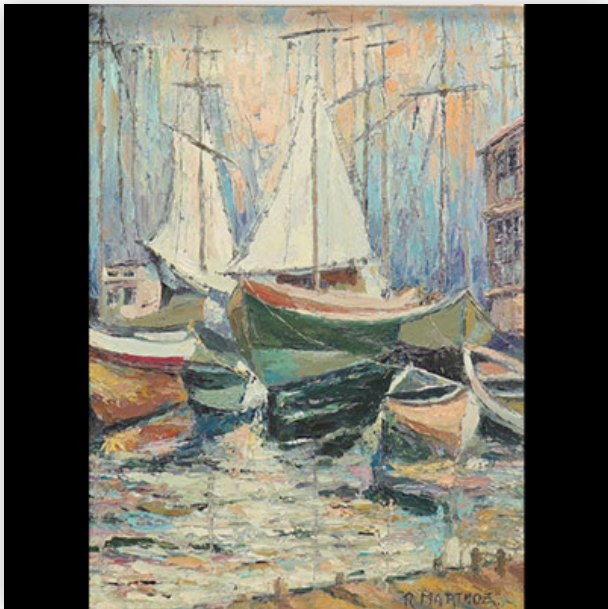

119 Oil "boats in port in Brittany" signed R Marthoz

Référence: GFAB9870 — Poids: 1.50 kg — Region: Europe — Sizes: HC H 385 mm x L 290 mm — Condition: At first glance: good condition

Mise à prix: 50 €

Est.: 50 € / 100 €