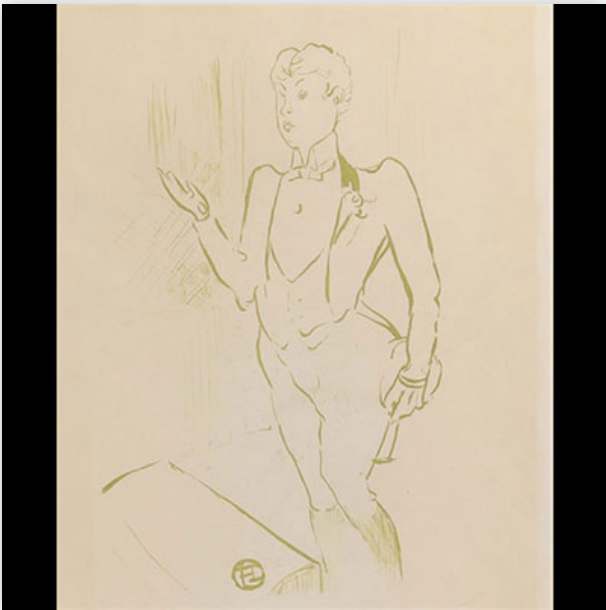

41 Henri DE TOULOUSE-LAUTREC (1864-1901)
Lithograph "Mary Hamilton" (1893)

Référence: GFAC1261 — Poids: 1.00 kg — Region: France —
Sizes: HC : h 290 mm x L 230 mm — Author / artist: Henri DE
TOULOUSE-LAUTREC (1864-1901) — Condition: At first
glance: good condition

Mise à prix: 150 €

Est.: 150 € / 300 €