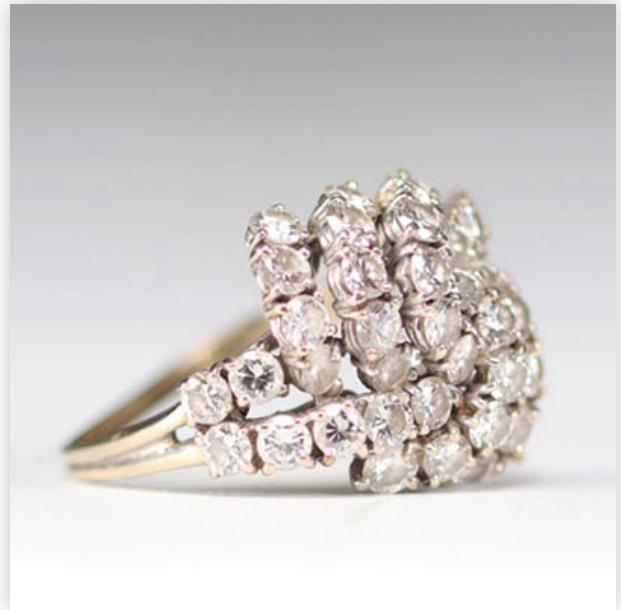

349 Ring in white gold (18k) for 5.7gr and diamonds

Référence: GFAC1358 — Poids: 5 g — Region: Europe — Sizes: D 55 — Condition: At first glance: normal wear / patina of use

Mise à prix: 250 €

Est.: 250 € / 500 €