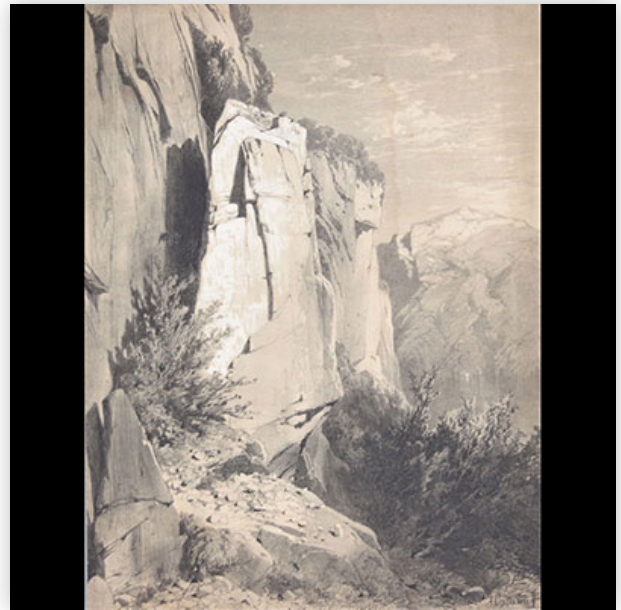

381 Jean-Baptiste Arthur CALAME (1843-1919)
Drawing "the rocks in Switzerland"

Référence: GFAC1237 — Poids: 20 g — Region: france —
Sizes: H 380 MM L 290 MM — Author / artist: Jean-Baptiste
Arthur CALAME (1843-1919) — Condition: At first glance:
normal wear / patina of use

Mise à prix: 250 €

Est.: 250 € / 500 €