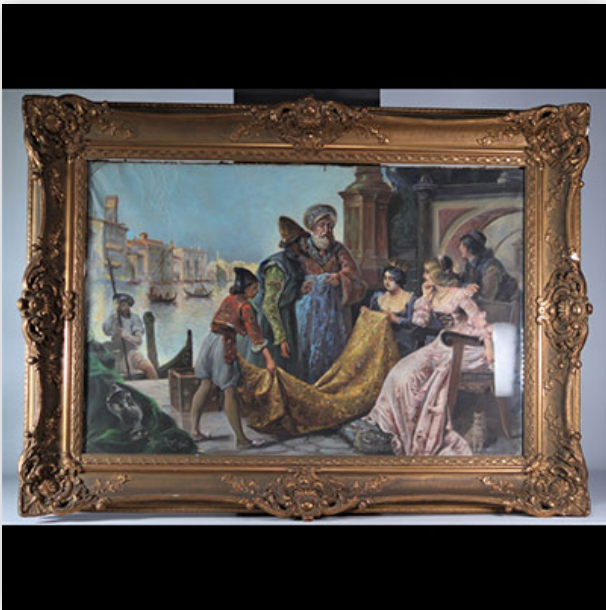

**Mise à prix: 150 €**

Est.: 150 € / 250 €

**316** Large "Venetian" pastel from 19th century by Henry Roger ?

Référence: GFAC1399 — Poids: 12.40 kg — Region: Italie — Sizes: Hors Cadre : 600 x 895 / Cadre : 850 x 1140 — Author / artist: Henry ROGER ? — Condition: At first glance: normal wear / patina of use