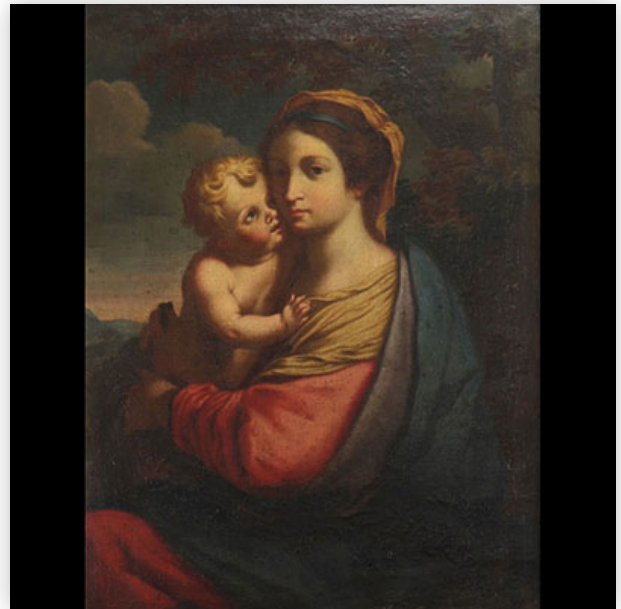

**Mise à prix: 50 €**

Est.: 50 € / 100 €

**120** Beautiful Italian oil painting "Virgin and Child" originating from Renaissance...

Référence: GFAB9871 — Poids: 10.00 kg — Region: Italie — Sizes: HC : H 600 mm x L 400 mm — Condition: At first glance: good condition