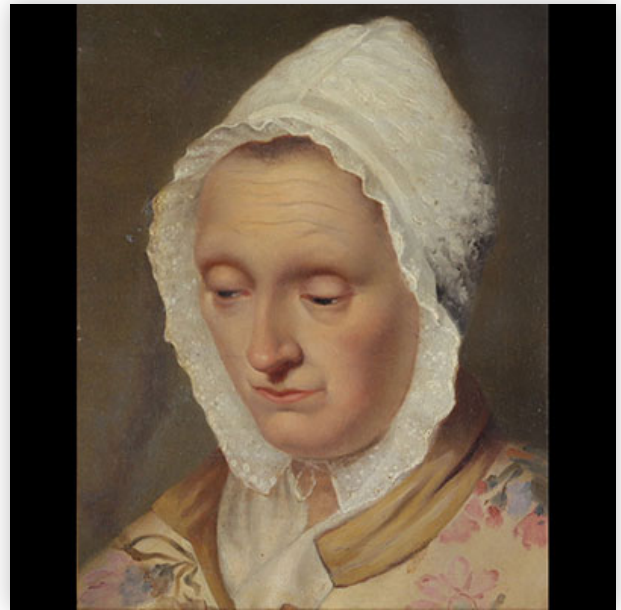

**Mise à prix: 200 €**

Est.: 200 € / 400 €

25 Loy WALTER (19th to 20th century) oil "portrait of a man" dated 1934

Référence: GFAB9851 — Poids: 5.30 kg — Region: Europe — Sizes: HC : H 650 mm x L 460 mm — Author / artist: Loy WALTER (XIXe siècle au XXe siècle) — Condition: At first glance: normal wear / patina of use

Mise à prix: 150 €

Est.: 150 € / 300 €

26 Jean Étienne LIOTARD (1702-1789) Att. oil "portrait of a woman"

Référence: GFAB9912 — Poids: 5.70 kg — Region: Suisse — Sizes: HC ; H 360 mm x L 290 mm — Author / artist: Jean Étienne LIOTARD (1702-1789) Att. — Condition: At first glance: normal wear / patina of use