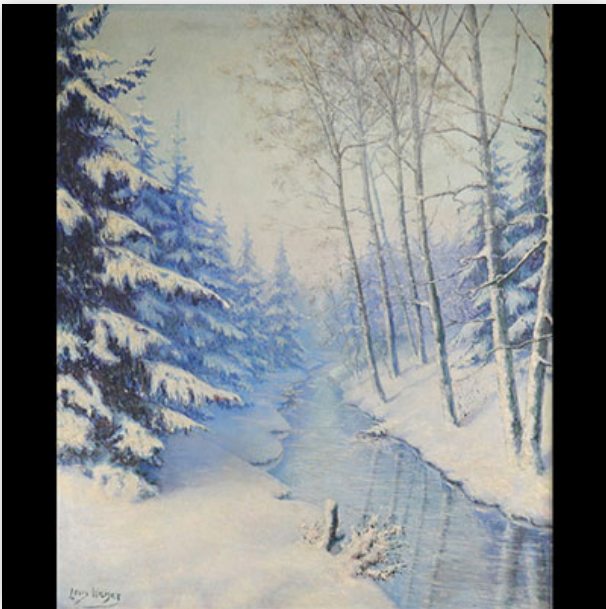

191 Louis WILMET (1881-1965) Large oil painting "Ardennes landscape under..."

Référence: GFAB9899 — Poids: 6.60 kg — Region: Belgique — Sizes: HC H 1090 mm x L 880 mm — Author / artist: Louis WILMET (1881-1965) — Condition: At first glance: good condition

Mise à prix: 100 €

Est.: 100 € / 200 €