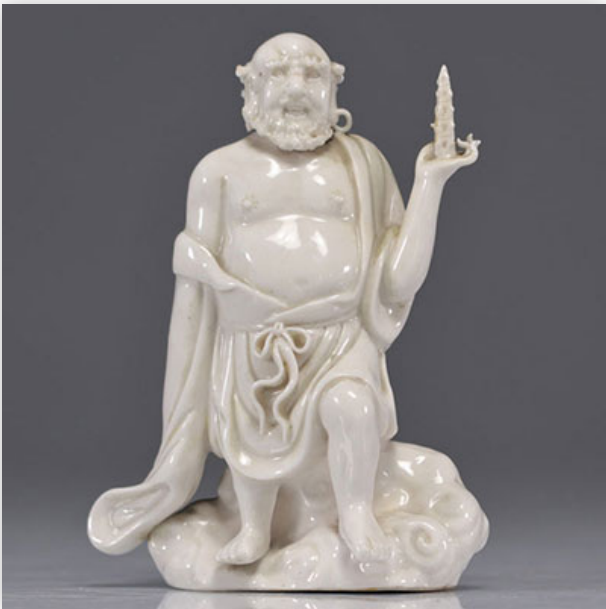

99 Chinese white character sculpture made by Chaozong

Référence: GFAC2848 — Poids: 400 g — Region: Chine —
Sizes: H 160 MM L 120 MM — Condition: At first glance:
good condition

Mise à prix: 300 €

Est.: 300 € / 600 €