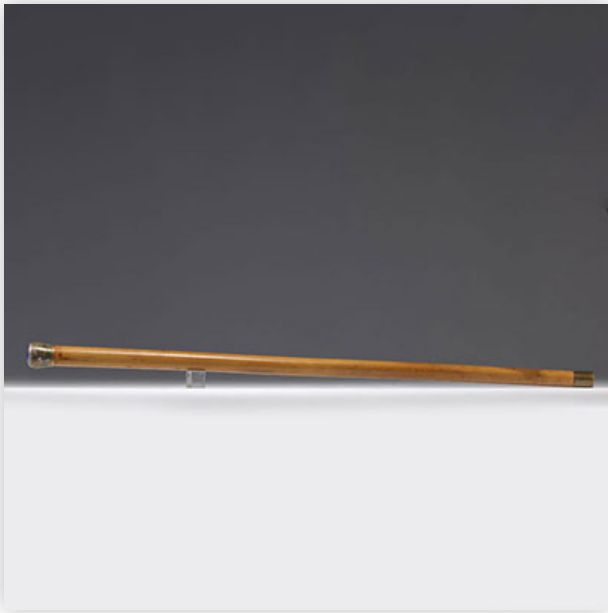

153 Enameled knob cane from China, early 19th century

Référence: GFAC2789 — Poids: 540 g — Region: Chine —
Sizes: H 910 MM D 50 MM — Condition: At first glance: good condition

Mise à prix: 200 €

Est.: 200 € / 400 €