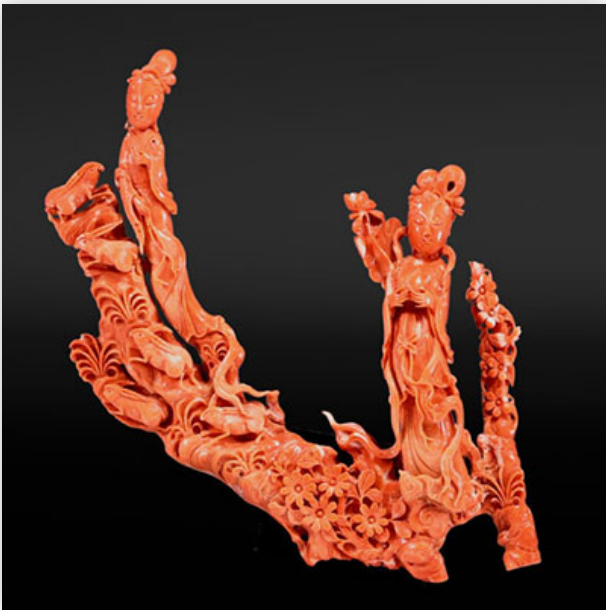

13 Large sculpture in red coral "young women rabbits"

Référence: GFAC2911 — Poids: 620 g — Region: Chine —
Sizes: H 260 MM L 220 MM — Condition: At first glance:
good condition

Mise à prix: 400 €

Est.: 400 € / 800 €