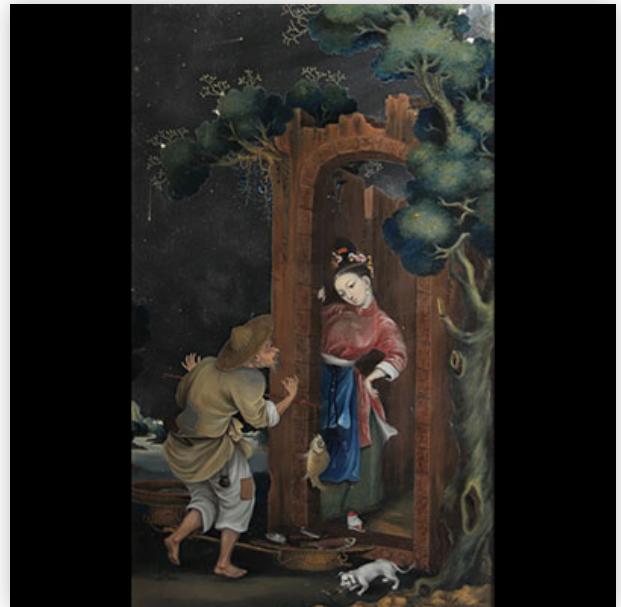

100 Rare 18th century China under glass painting, young woman and fishmonger.

Référence: GFAB9297 — Poids: 7.00 kg — Region: Chine —
Sizes: H=840mm L=530mm — Condition: At first glance:
good condition

Mise à prix: 1000 €

Est.: 1000 € / 3000 €