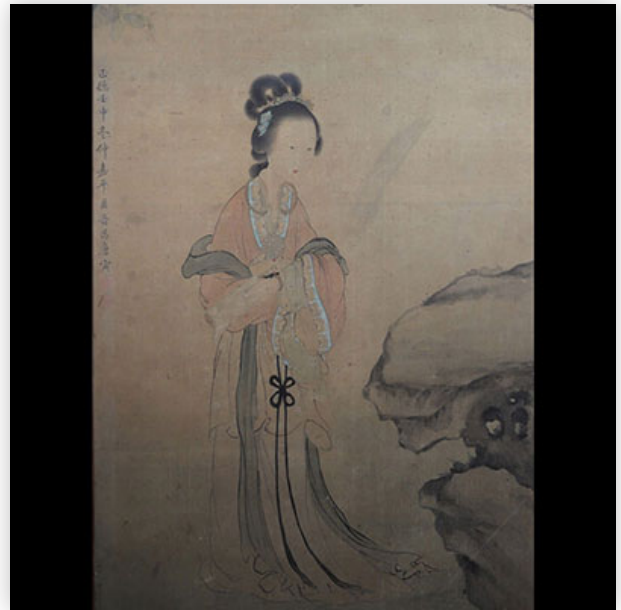

Mise à prix: 150 €

Est.: 150 € / 300 €

98 TANG Yin (1470-1523) Zheng mark of Ming dynasty "young woman"

Référence: GFAB9348 — Poids: 0 g — Region: Chine —
 Sizes: HC h 1365 x L 700 mm — Author / artist: TANG Yin —
 Condition: At first glance: normal wear / patina of use