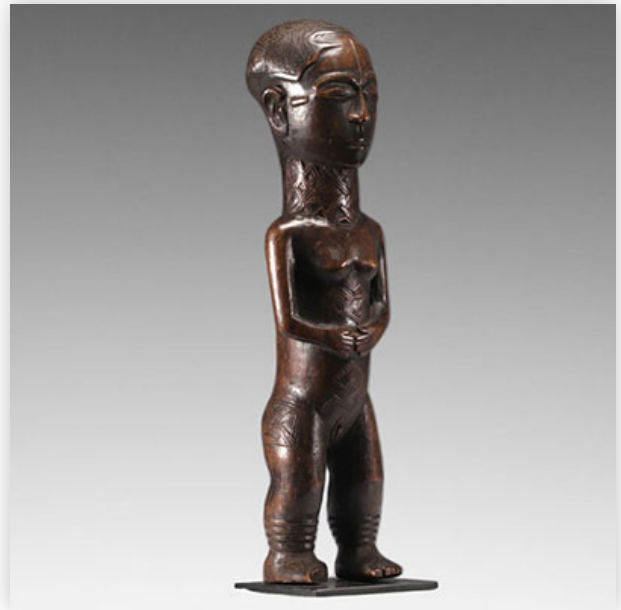

Mise à prix: 800 €

Est.: 800 € / 1200 €

137 Kuba Ndengese large female statue with scarification marks

Référence: GFAC2562 — Poids: 1.24 kg — Region: Afrique RDC — Sizes: H 400 MM L 110 MM — Type of object: Sculpture — Condition: At first glance: normal wear / patina of use