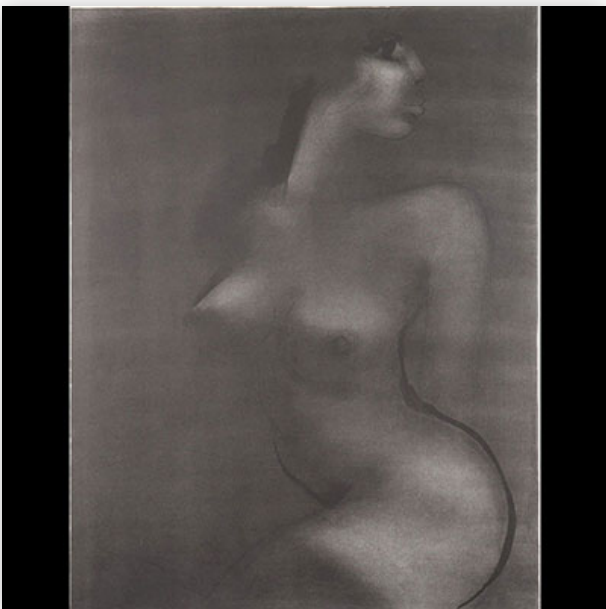

Mise à prix: 300 €

Est.: 300 € / 500 €

38 Roger SOMVILLE (1923-2014) Artist's proof of "a naked woman"

Référence: GFAC2489 — Poids: 5.30 kg — Region: Europe — Period: XXème — Sizes: H 700 MM L 350 MM — Author / artist: Roger SOMVILLE (1923-2014) — Type of object: Epreuve d'artiste — Condition: At first glance: good condition