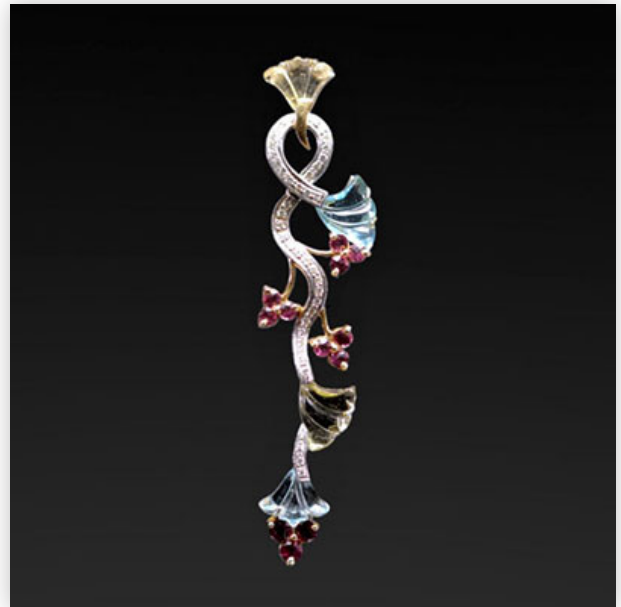

Mise à prix: 200 €

Est.: 200 € / 400 €

274 Art Deco brooch in platinum and diamonds

Référence: GFAC2197 — Poids: 119 g — Region: Europe — Period: XXème — Year: 1930 — Sizes: L 57 MM — Type of object: Bijoux — Condition: At first glance: very good condition

Mise à prix: 1200 €

Est.: 1200 € / 1600 €

275 Sumptuous Art Nouveau brooch in white gold with young diamonds and aquamarine...

Référence: GFAC2198 — Poids: 89 g — Region: France — Period: Art nouveau — Year: 1900 — Sizes: H 70 MM — Type of object: Bijoux — Condition: At first glance: very good condition