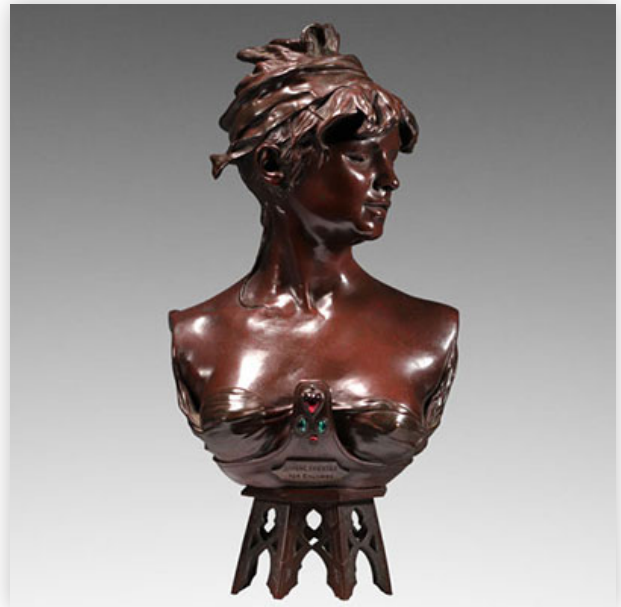

347 Renzo COLOMBO (1856-1885) Bronze bust of young woman with stone inlay

Référence: GFAC2589 — Poids: 6.10 kg — Region: Italie — Period: XIXème — Sizes: H 400 MM L 210 MM — Author / artist: Renzo COLOMBO (1856-1885) — Type of object: Sculpture-volume — Condition: At first glance: good condition

Mise à prix: 1000 €

Est.: 1000 € / 1800 €