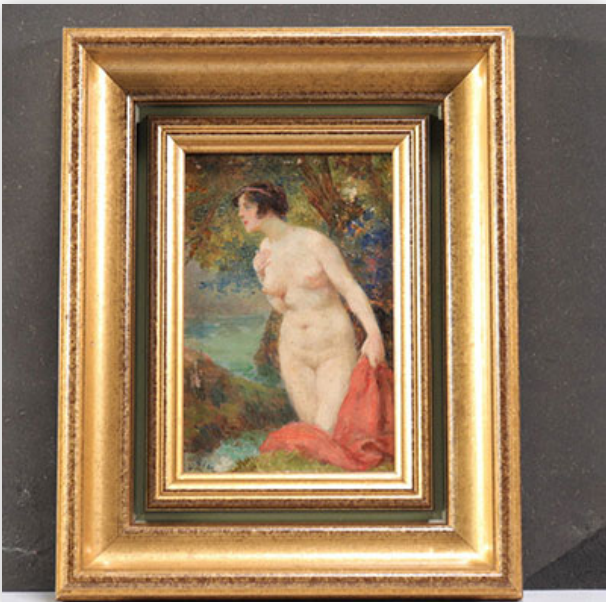

Est.: 1000 € / 2000 €

234 Edouard François ZIER (1856-1924) Oil on panel "young nude woman"

Référence: GFAC2191 — Poids: 400 g — Region: France — Sizes: H 140MM L 95MM — Condition: At first glance: good condition