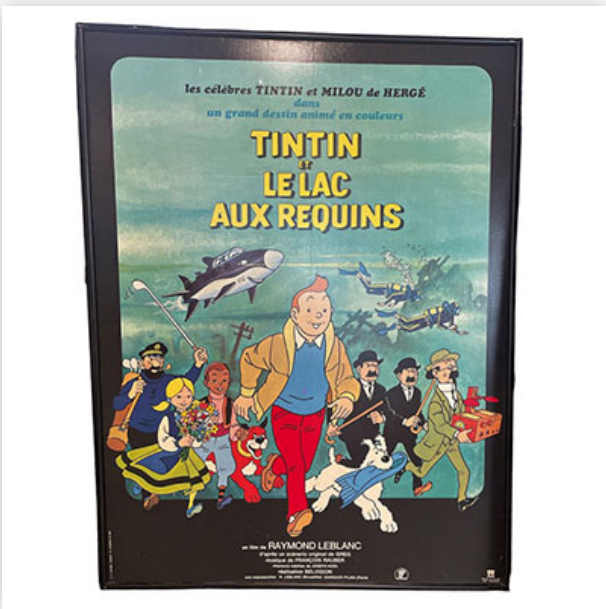

78 Large canvas poster for the film "Tintin le lac aux requins" (Tintin and...)

Référence: GFAC2710 — Poids: 5.70 kg — Region: Belgique — Sizes: H 1530MM L 1160MM — Condition: At first glance: good condition

Mise à prix: 250 €

Est.: 250 € / 500 €