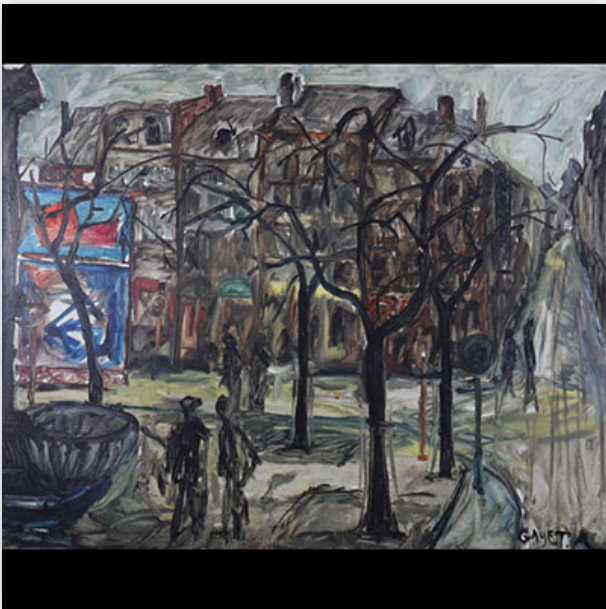

390 GAYET oil on canvas "city view"

Référence: GFAC2584 — Poids: 7.70 kg — Region: Europe — Sizes: H 790 MM L 990 MM — Condition: At first glance: normal wear / patina of use

Mise à prix: 150 € Est.: 150 € / 300 €