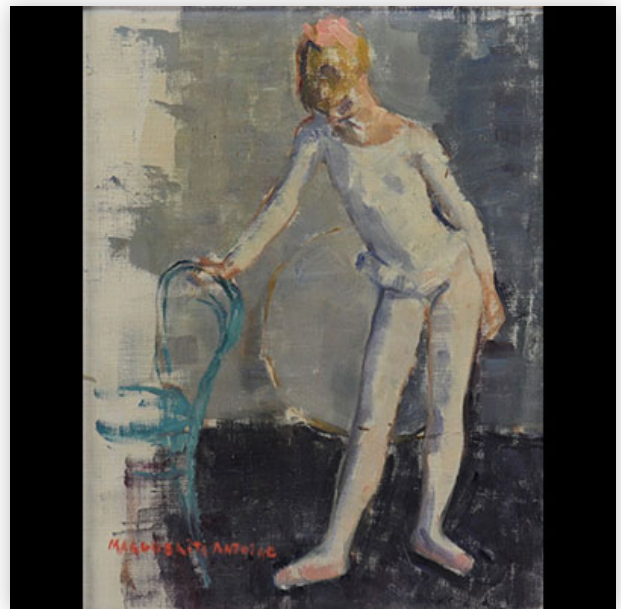

43 Marguerite ANTOINE (1907-1988) Oil "young dancer"

Référence: GFAC2580 — Poids: 2.41 kg — Region: Belgique — Period: XXème — Sizes: H 340 MM L 260 MM — Author / artist: Marguerite ANTOINE (1907-1988) — Type of object: peinture — Condition: At first glance: good condition

Mise à prix: 200 €

Est.: 200 € / 400 €