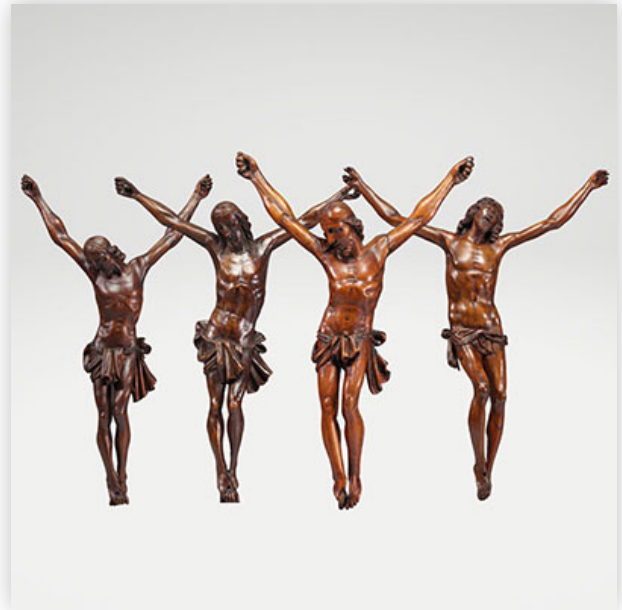

77 (4) Beautiful set of 4 carved wooden Christs from the 18th century

Référence: GFAC2641 — Poids: 1.10 kg — Region: Europe — Sizes: H 500 MM L 290 MM + DIVERS — Condition: At first glance: normal wear / patina of use

Mise à prix: 400 €

Est.: 400 € / 800 €