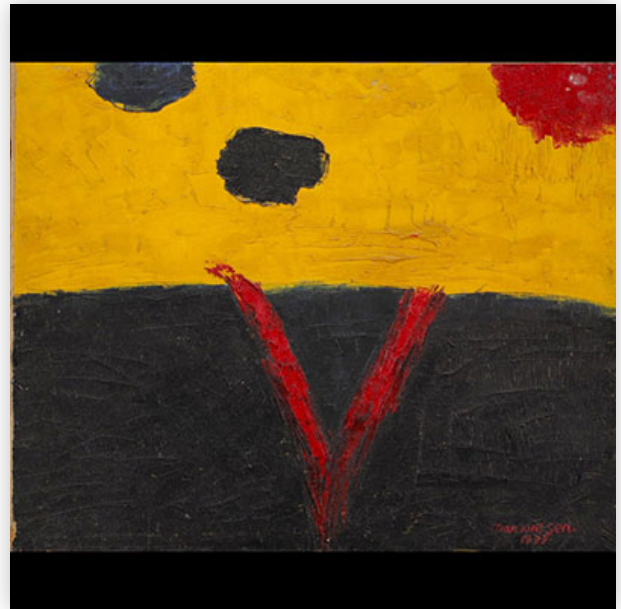

126 Xuesen TIAN (1975-) "Abstract variation in black, yellow and red" Oil...

Référence: GFAC6137 — Poids: 1.34 kg — Area: Chine —
Sizes: H 530MM X L 650MM — Condition: At first glance:
normal wear / patina of use

Mise à prix: 500 €

Est.: 500 € / 1000 €