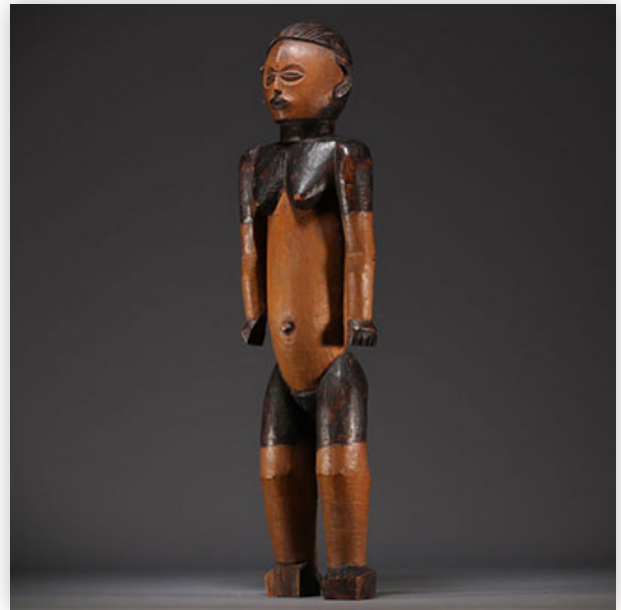

272 Large Mbanza or Ngbaka figure collected around 1900 - Rep.Dem.Congo

Référence: GFAC5681 — Poids: 3.25 kg — Sizes: H 750MM X L 200MM — Condition: At first glance: normal wear / patina of use — Condition Detail: un pied casser

Mise à prix: 2500 €

Est.: 2500 € / 3500 €