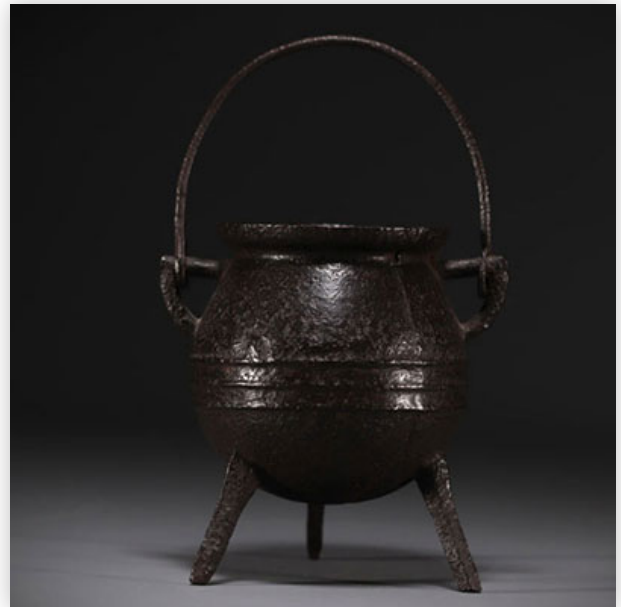

565 17th century cast iron tripod hearth cauldron.

Référence: GFAC5789 — Poids: 1.20 kg — Sizes: H 160 MM X L 160 MM — Condition: At first glance: normal wear / patina of use

Mise à prix: 100 €

Est.: 100 € / 200 €