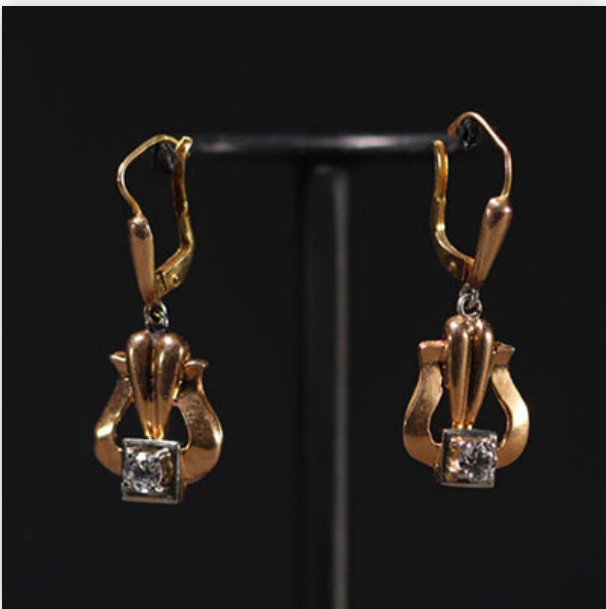

Est.: 200 € / 300 €

396 American wedding ring in 18k white gold with 17 diamonds weighing 4.8gr.

Référence: GFAC5366 — Poids: 5 g — Sizes: T DU DOIGT 54 — Condition: At first glance: good condition

Mise à prix: 150 €

Est.: 150 € / 300 €

397 Set of two pairs of earrings, 9K (zircon) and 18K (brilliant), for a total...

Référence: GFAC5368 — Poids: 5 g — Sizes: H 34MM / H 25MM — Condition: At first glance: good condition