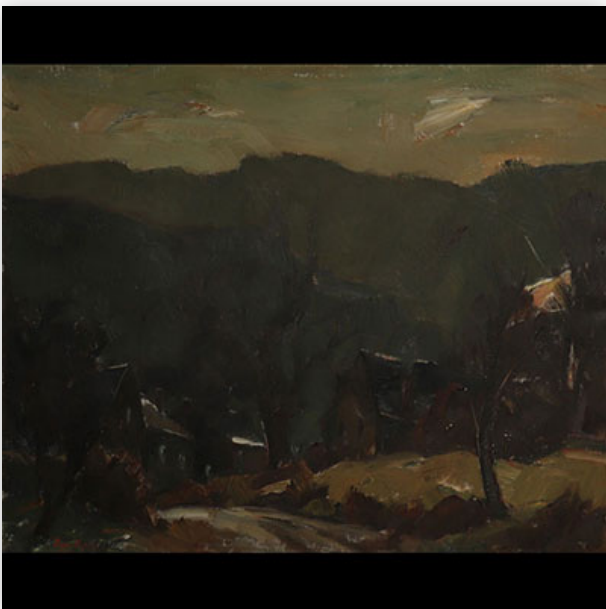

365 Albert RATY (1889-1970) "View of the countryside" Large oil on canvas.

Référence: GFAC5616 — Poids: 6.84 kg — Area: Belgique — Sizes: H 820MM X L 975MM — Condition: At first glance: normal wear / patina of use

Mise à prix: 800 €

Est.: 800 € / 1500 €