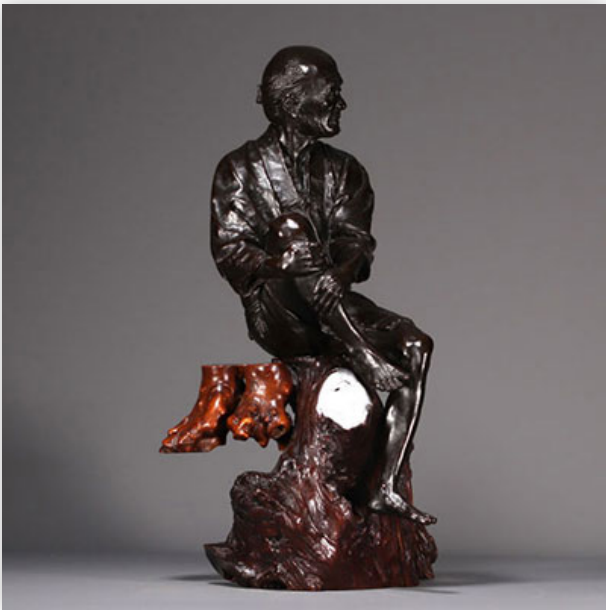

143 Japan - "Traveller at rest" Large bronze resting on a wooden root, Meiji...

Référence: GFAC6188 — Poids: 18.96 kg — Area: France/Japon — Sizes: H 700MM X L 470MM — Condition: At first glance: good condition

Mise à prix: 1500 €

Est.: 1500 € / 3000 €