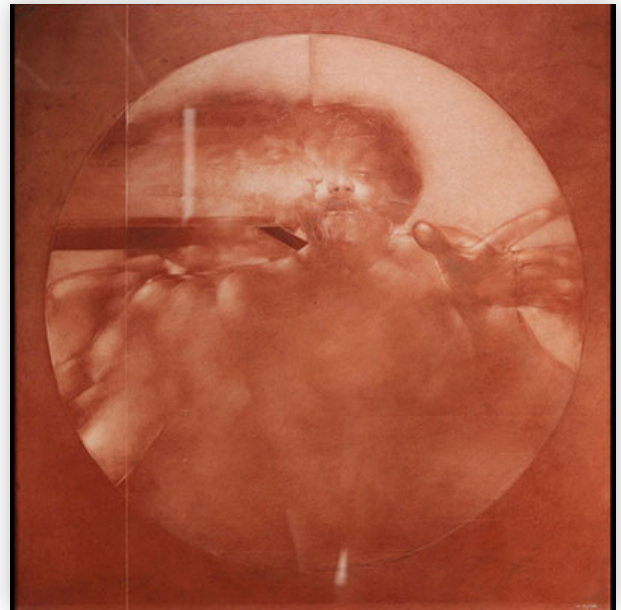

435 Jean - Pierre LE BOZEC (1942) "Self-portrait" Pastel technique, 20th century.

Référence: GFAC5871 — Poids: 7.75 kg — Area: France — Sizes: H 1010MM X L 1010MM AVEC CADRE — Condition: At first glance: good condition

Mise à prix: 350 €

Est.: 350 € / 700 €