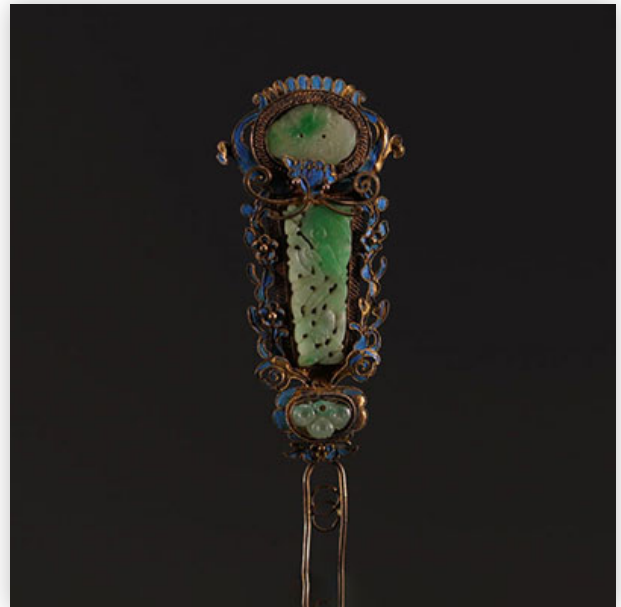

28 China - Cloisonné enamel and green jade hairpin with feather design, Qing...

Référence: GFAC6053 — Poids: 10 g — Area: Chine — Sizes: H 150MM X L 33MM — Condition: At first glance: normal wear / patina of use

Mise à prix: 400 €

Est.: 400 € / 600 €