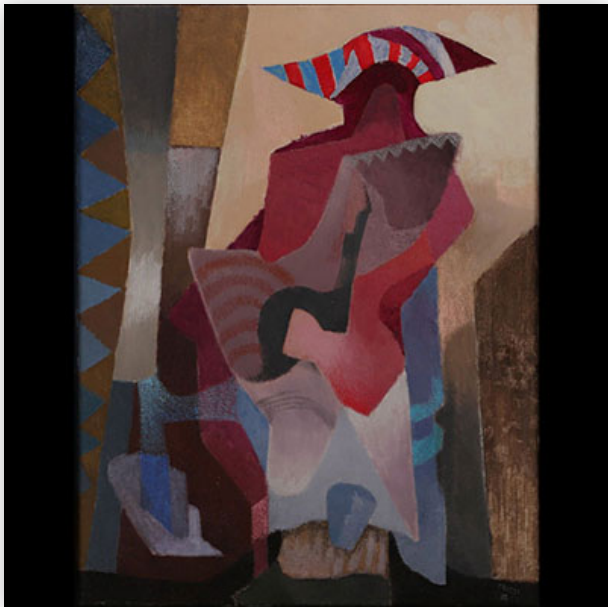

428 Joseph PROBST (1911-1997) "L'acteur" Oil on canvas, signed, titled and...

Référence: GFAC5931 — Poids: 2.43 kg — Area: Luxembourg — Sizes: H 835MM X L 660MM AVEC CADRE — Condition: At first glance: good condition

Mise à prix: 3000 €

Est.: 3000 € / 4000 €