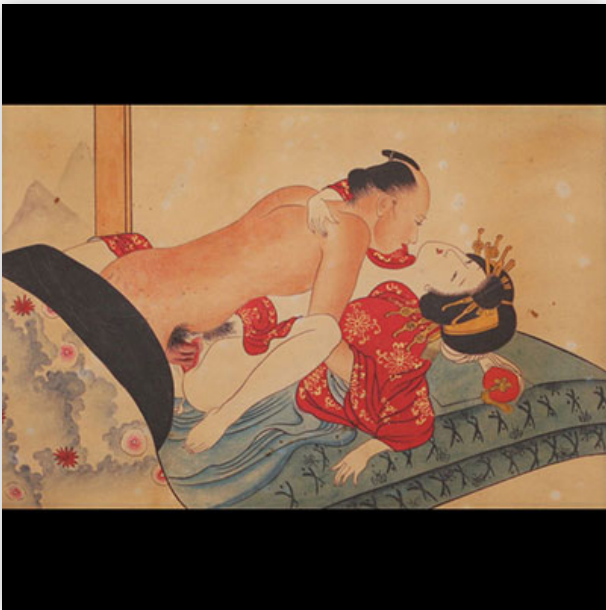

131 Japan - Erotic print, Meiji period.

Référence: GFAC5566 — Poids: 20 g — Area: Japon —
Sizes: H 235MM X L 315MM — Condition: At first glance:
normal wear / patina of use

Mise à prix: 100 €

Est.: 100 € / 150 €