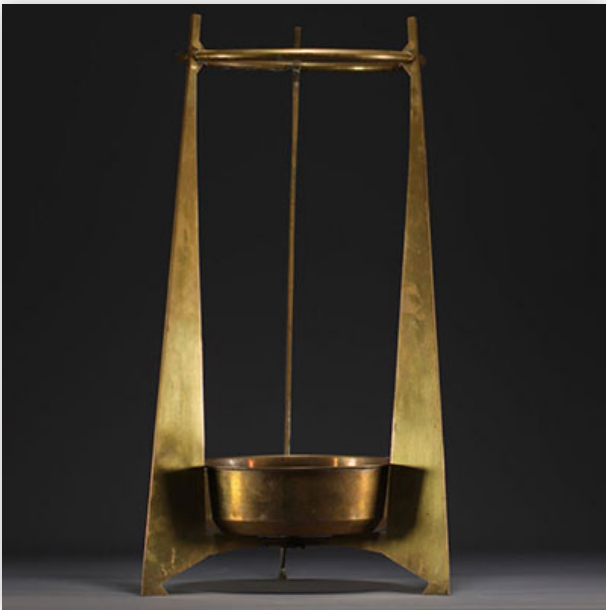

Mise à prix: 1800 €

Est.: 1800 € / 2200 €

174 Gustave SERRURIER-BOVY (1858-1910) in the style of small copper and brass...

Référence: GFAC5908 — Poids: 280 g — Area: Belgique — Sizes: H 100MM X D 130MM — Condition: At first glance: good condition

Mise à prix: 50 €

Est.: 50 € / 100 €

175 Cane and parasol holder in the Serrurier-Bovy style, circa 1900.

Référence: GFAC5580 — Poids: 4.15 kg — Condition: At first glance: normal wear / patina of use — Condition Detail: H 655mm x L 345mm