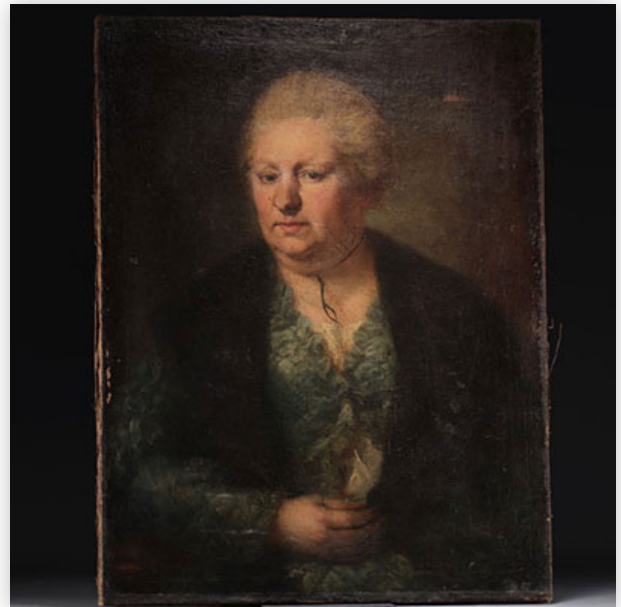

493 Johan Georg EDLINGER (1741-1819) "Anna Srehgerm" (?) Oil on canvas, 18th...

Référence: GFAC5411 — Poids: 1.73 kg — Area: Autriche — Sizes: H 720MM X L 550MM — Condition: At first glance: normal wear / patina of use

Mise à prix: 100 €

Est.: 100 € / 200 €