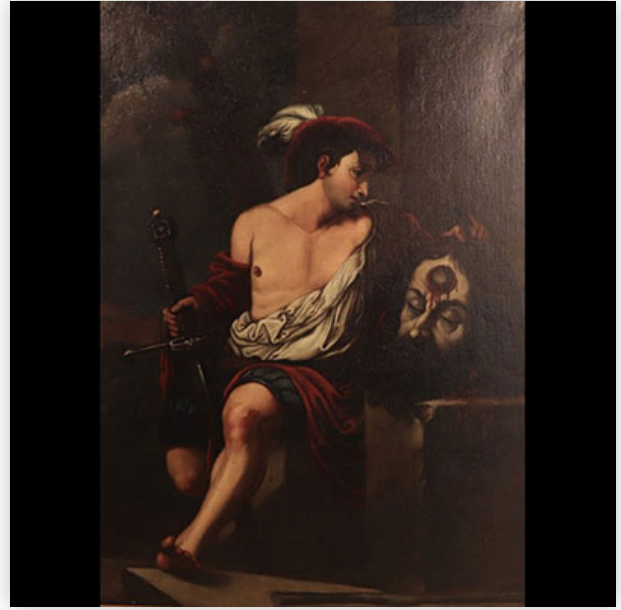

372 "David conquering Goliath" after Guido RENI (1575-1642), Imposing oil...

Référence: GFAC5870 — Poids: 26.00 kg — Area: Italie — Sizes: H 2000 MM X L 1500 MM — Condition: At first sight: restored

Mise à prix: 1000 €

Est.: 1000 € / 1500 €