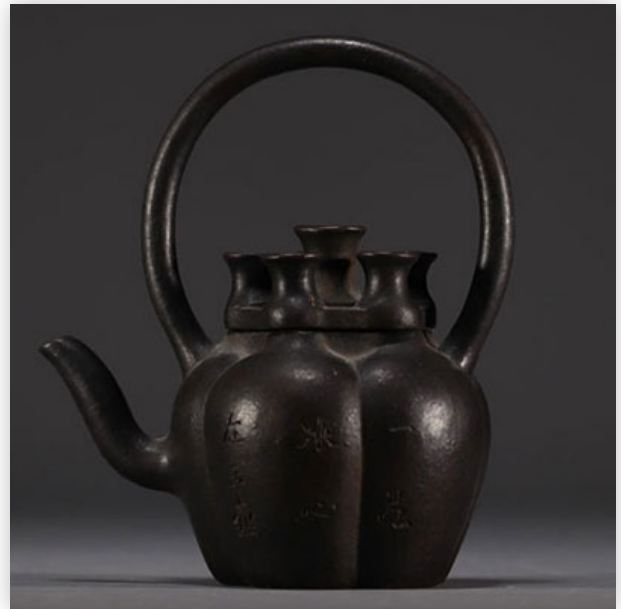

Mise à prix: 800 €

Est.: 800 € / 1500 €

44 China - Cast iron teapot, calligraphic poem, Ming mark under the piece.

Référence: GFAC6174 — Poids: 535 g — Area: Chine — Sizes: H 180MM X L 160MM — Condition: At first glance: good condition