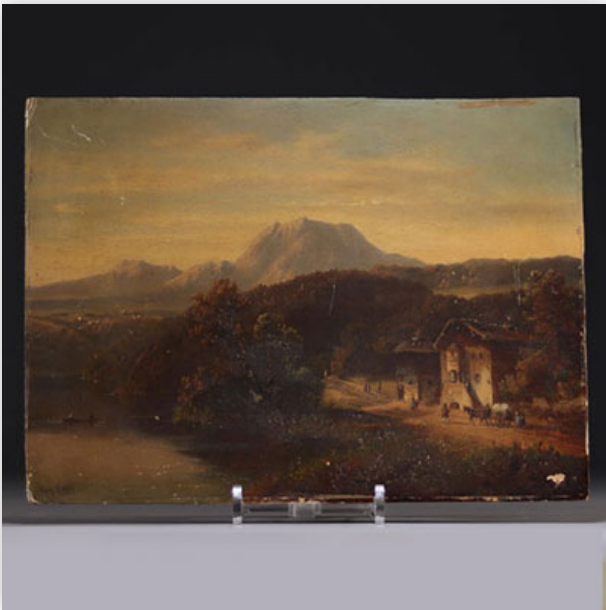

470 Georg VOGL (1795-1843) - "Peasants in the village" Oil on board, 19th...

Référence: GFAC5417 — Poids: 340 g — Area: Allemagne — Sizes: H 305MM X L 410MM — Condition: At first glance: normal wear / patina of use

Mise à prix: 100 €

Est.: 100 € / 200 €