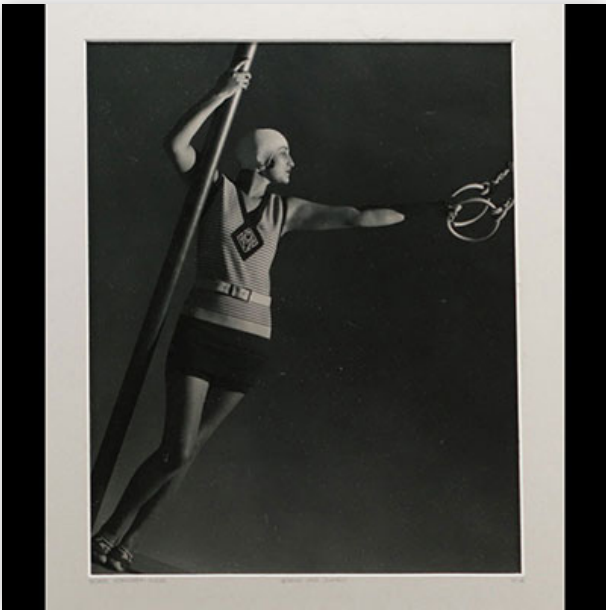

187 George HOYNINGEN-HUENE (1900-1968) - Melle Alicia, Swimwear by Patou -...

Référence: GFAC6172 — Poids: 1.83 kg — Sizes: H 530MM X L 430MM AVEC CADRE — Condition: At first glance: good condition

Mise à prix: 400 €

Est.: 400 € / 700 €