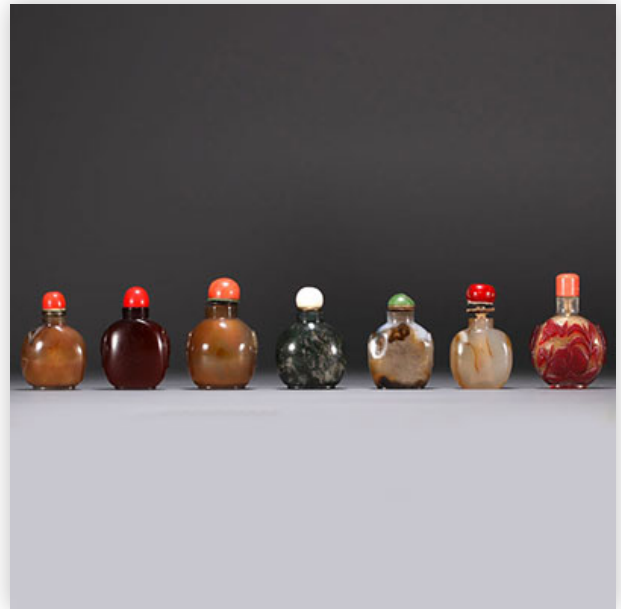

118 China - Set of seven snuffboxes in hard stone and glass.

Référence: GFAC6243 — Poids: 710 g — Area: Chine —
Sizes: DIVERSES MESURES — Condition: At first glance:
normal wear / patina of use

Mise à prix: 200 €

Est.: 200 € / 400 €