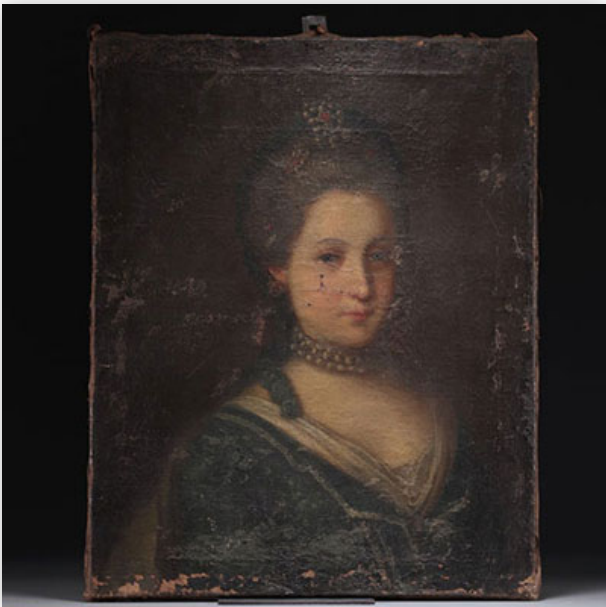

492 "Catherine V. JOST vu St. Jorgen" Oil on canvas dated 23 August 1766.

Référence: GFAC5412 — Poids: 760 g — Area: Autriche — Sizes: H 580MM X L 460MM — Condition: At first glance: normal wear / patina of use

Mise à prix: 100 €

Est.: 100 € / 200 €