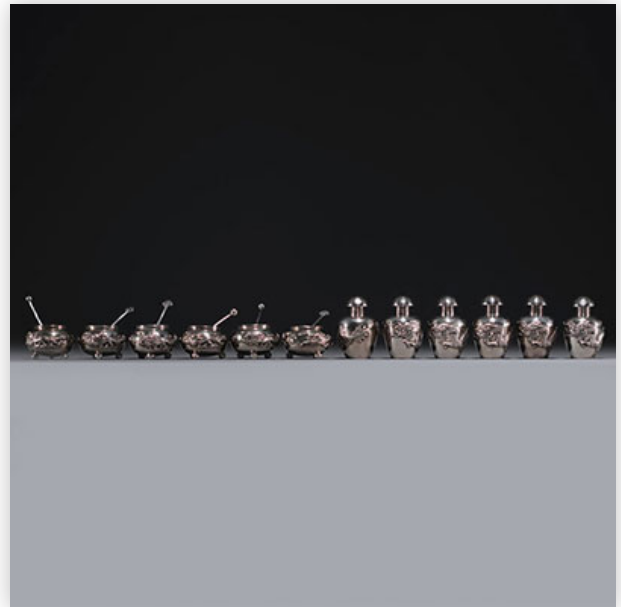

52 China - Set of twelve solid silver salt cellars with dragon decoration,...

Référence: GFAC5899 — Poids: 305 g — Area: Chine —
Sizes: H 55MM X D 35MM / H 30MM X D 45MM —
Condition: At first glance: good condition

Mise à prix: 300 €

Est.: 300 € / 600 €