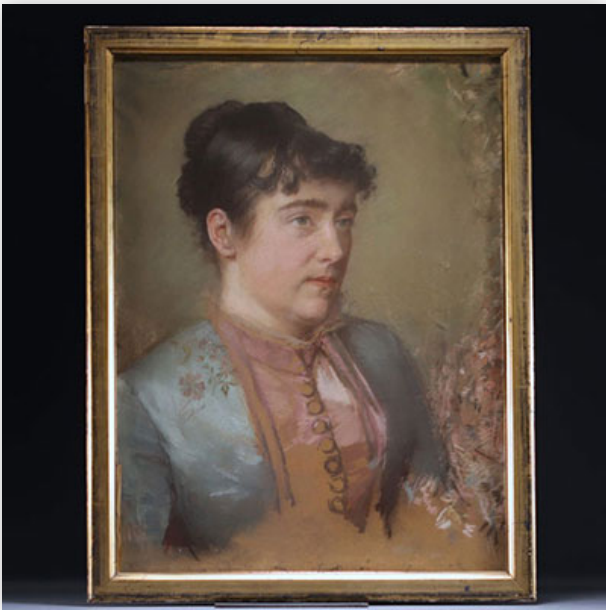

490 "Portrait of a woman, French school, pastel, 19th century.

Référence: GFAC5407 — Poids: 2.10 kg — Area: France — Sizes: H 605MM X L 470MM AVEC CADRE — Condition: At first glance: normal wear / patina of use

Mise à prix: 200 €

Est.: 200 € / 400 €