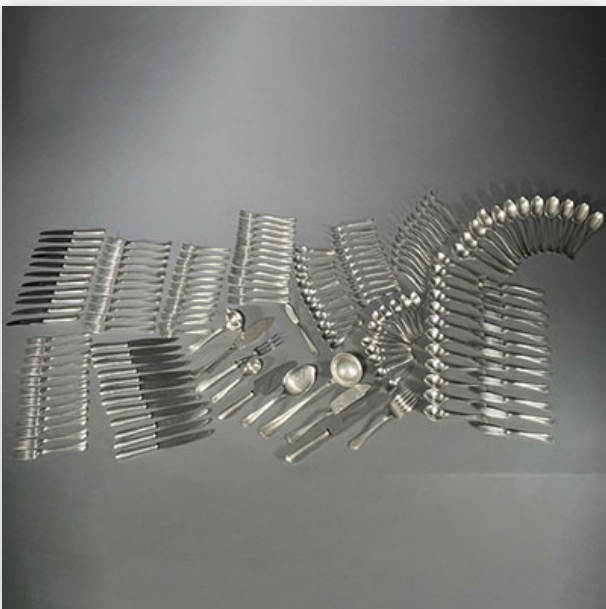

452 Christofle - Art Deco silver-plated kitchen set, Luc LANEL model, 1920s...

Référence: GFAC6322 — Poids: 8.00 kg — Area: France — Sizes: DIVERSES MESURES — Condition: At first glance: normal wear / patina of use

Mise à prix: 1000 €

Est.: 1000 € / 1800 €