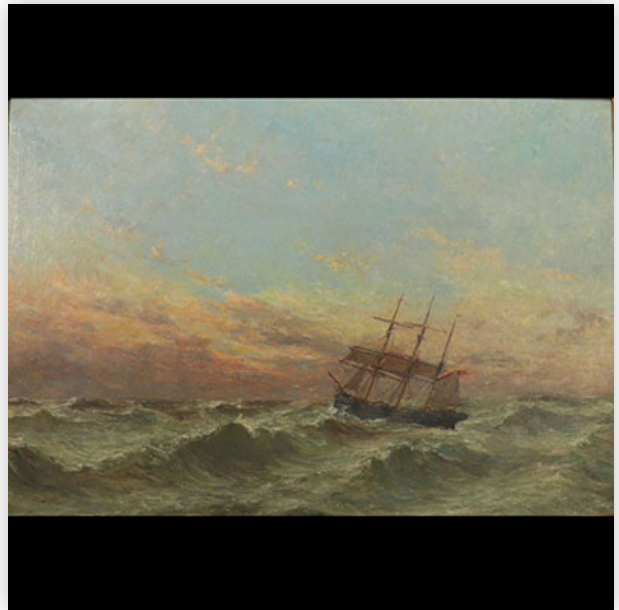

324 Romain STEPPE (1859-1927) "May Evening at Sea" Impressive oil on canvas,...

Référence: GFAC5831 — Poids: 35.00 kg — Area: Belgique — Sizes: H 1220MM X L 1620MM AVEC CADRE / H 900MM X L 1300MM — Condition: At first glance: good condition

Mise à prix: 500 €

Est.: 500 € / 1000 €