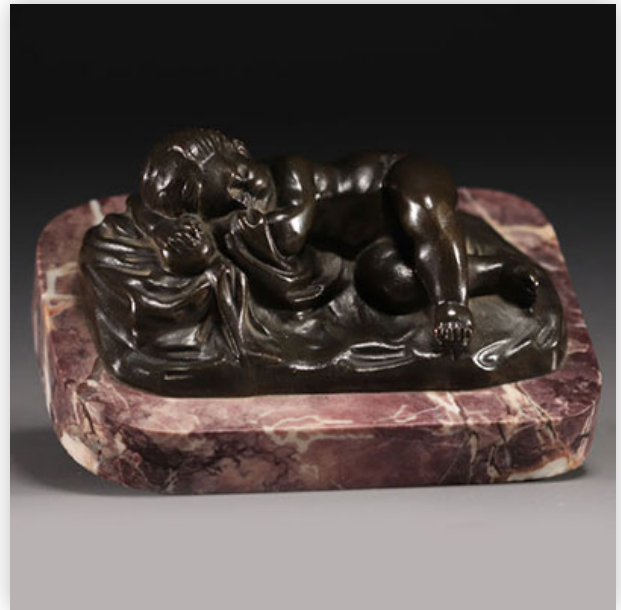

Mise à prix: 100 €

Est.: 100 € / 200 €

471 "L'enfant endormi" Small bronze, French school, 19th century.

Référence: GFAC5455 — Poids: 2.43 kg — Area: France — Sizes: H 80MM X L 150MM — Condition: At first glance: good condition