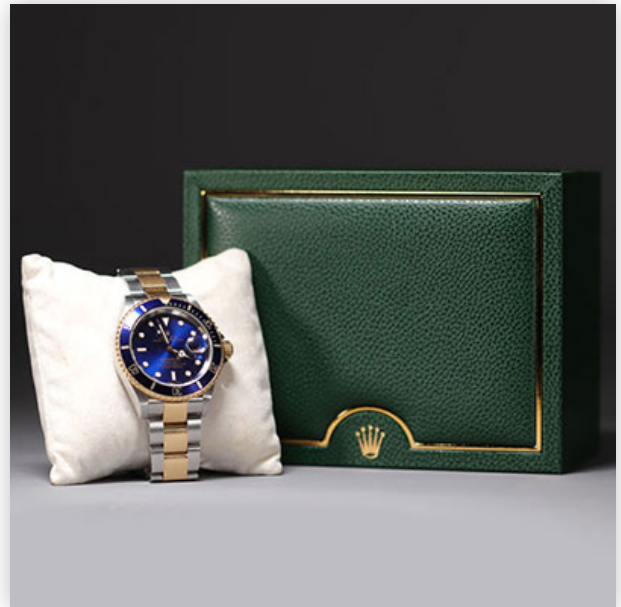

577 Rolex Submariner "Sultan" Oyster Perpetual Date 18k yellow gold and steel...

Référence: GFAC6194 — Poids: 700 g — Area: Suisse —
Sizes: H 100 X D 45MM — Condition: At first glance: good
condition

Mise à prix: 7000 €

Est.: 7000 € / 9000 €