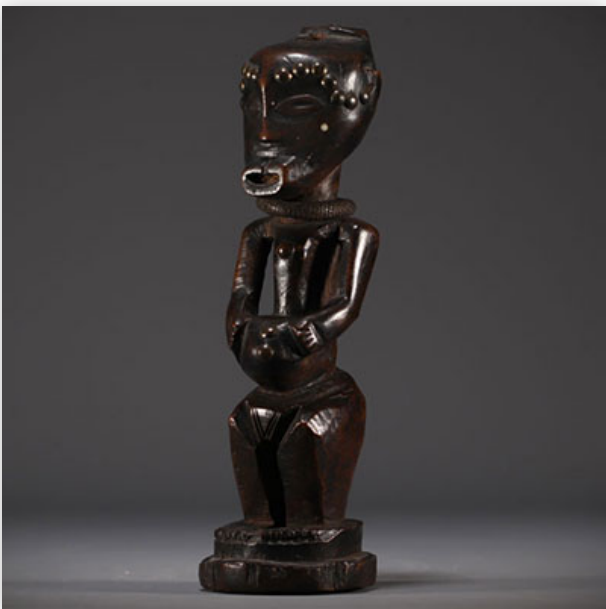

265 Statue SONGYE- collectée vers 1900 - Rep.Dem.Congo

Référence: GFAC5686 — Poids: 585 g — Sizes: H 335MM X L 100MM — Condition: At first glance: good condition

Mise à prix: 1200 €

Est.: 1200 € / 1600 €