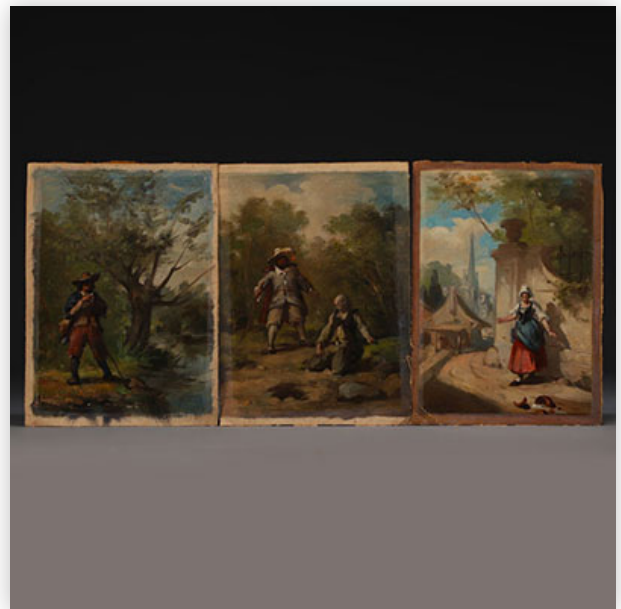

338 Set of three small oil paintings - French school, 19th century.

Référence: GFAC5889 — Poids: 130 g — Area: France — Sizes: H 200 MM X L 145 MM — Condition: At first glance: normal wear / patina of use

Mise à prix: 150 €

Est.: 150 € / 300 €