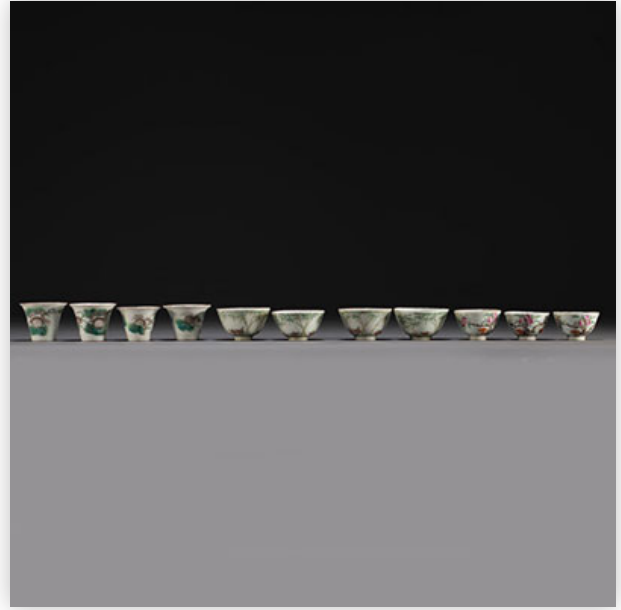

124 China - Set of eleven bowls of different sizes in famille rose porcelain,...

Référence: GFAC5503 — Poids: 195 g — Area: Chine —
Sizes: H 30MM X D 55MM / H 30MM X D 48MM / H 35MM
X D 50MM — Condition: At first glance: normal wear /
patina of use

Mise à prix: 200 €

Est.: 200 € / 400 €