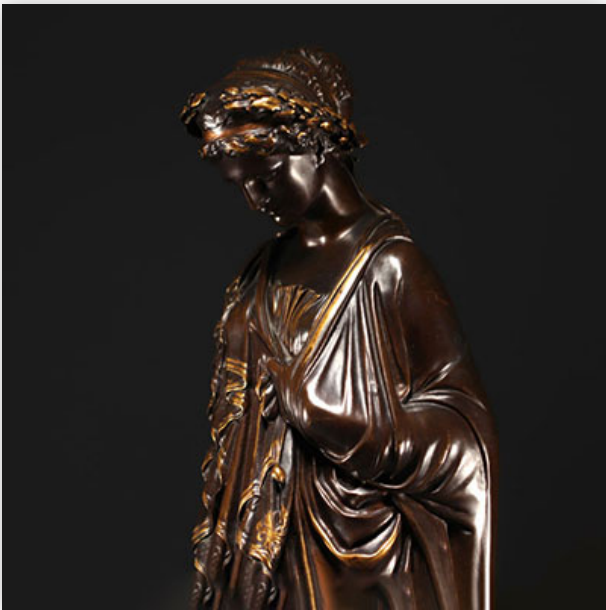

367 Jean-Baptiste CLÉSINGER (1814-1883) "La joueuse de lyre" bronze sculpture...

Référence: GFAC5936 — Poids: 12.78 kg — Area: France — Sizes: H 690MM X L 190MM — Condition: At first glance: good condition

Mise à prix: 2500 €

Est.: 2500 € / 3500 €