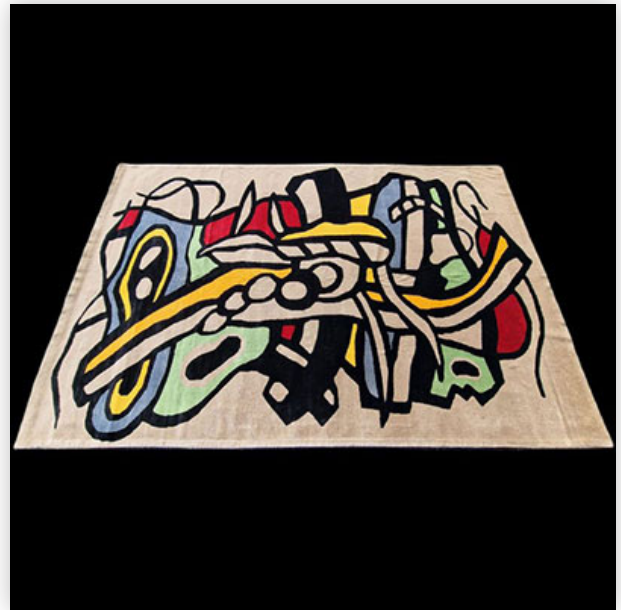

427 Fernand LEGER (after) "Composition abstraite" Wool tapestry.

Référence: GFAC5644 — Poids: 30.00 kg — Area: France — Sizes: H 3100MM X L 2050MM — Condition: At first glance: good condition

Mise à prix: 3000 €

Est.: 3000 € / 4000 €