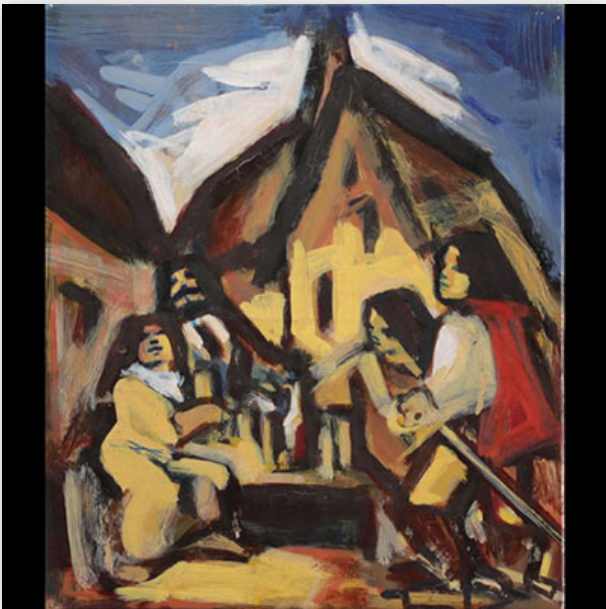

237 C. TOTTO - "Duque de Alba" Oil on canvas.

Référence: GFAC6136 — Poids: 880 g — Sizes: H 550MM X L 475MM — Condition: At first glance: good condition

Mise à prix: 200 €

Est.: 200 € / 400 €