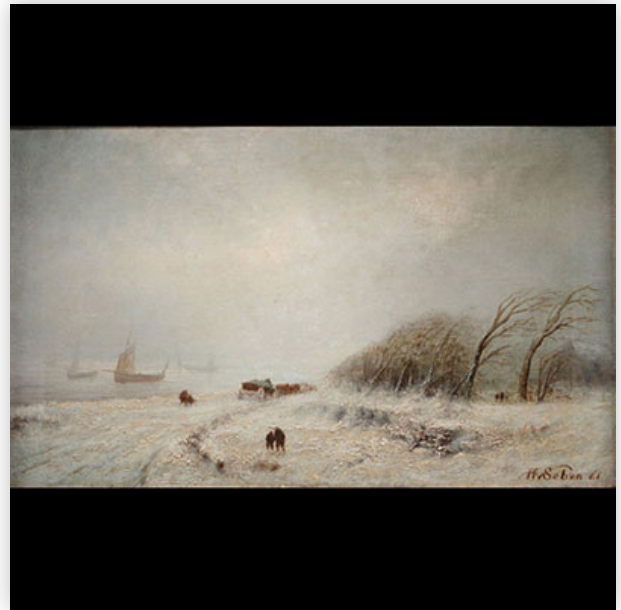

300 Henri VAN SEBEN (1825-1913) "Storm in Winter" Oil on canvas

Référence: GFAC6309 — Poids: 7.56 kg — Area: Belgique — Sizes: H 600MM X L 825MM AVEC CADRE — Condition: At first glance: good condition

Mise à prix: 300 €

Est.: 300 € / 400 €